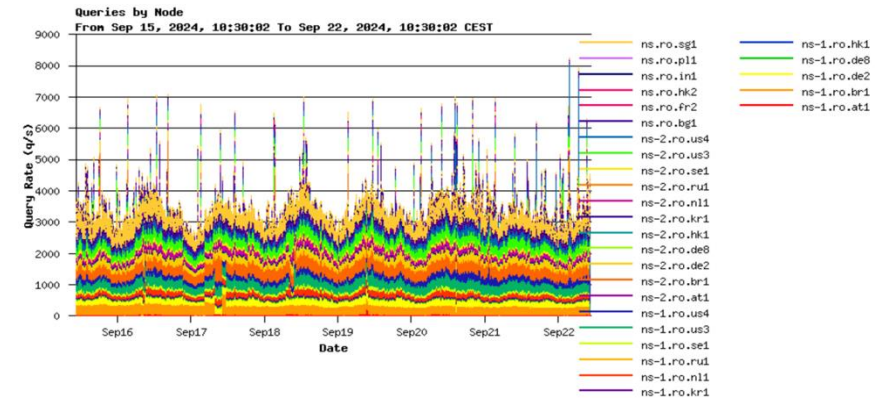

dns-c.rotld.ro