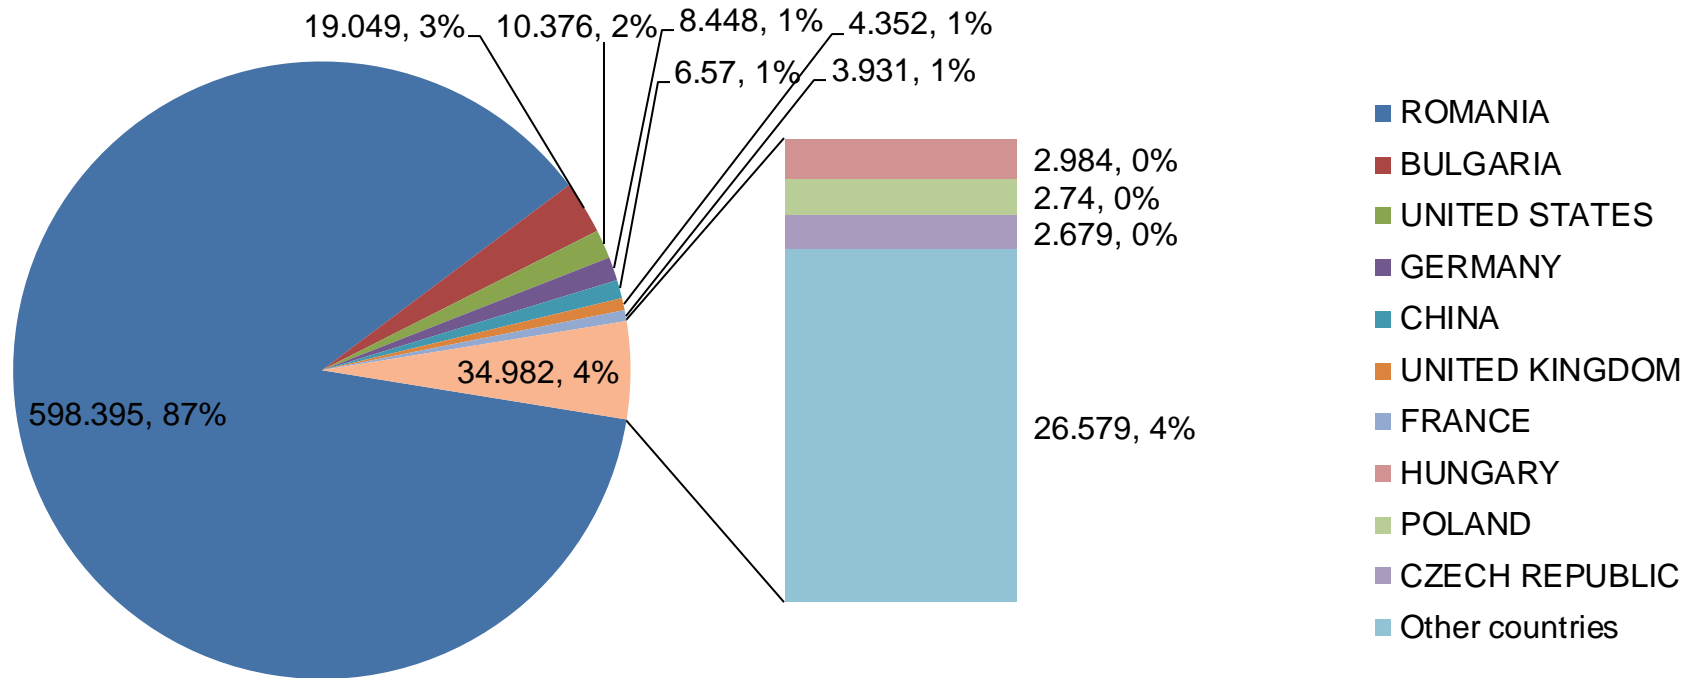

.ro domains and sub-domains distribution

Geographic Distribution for .ro domain names based on registrants (domain holders) address