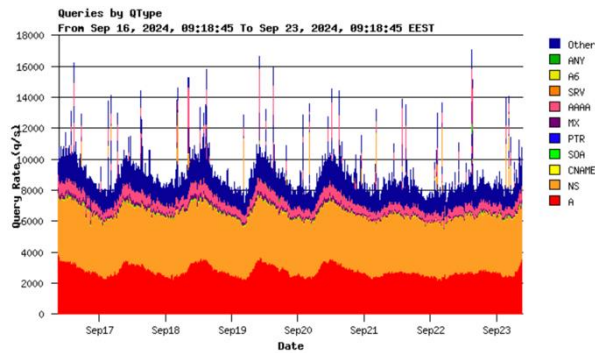

.ro domains and sub-domains distribution

Distribution of .ro domain names based on registrant types at 01.09.2024

.ro DNS queries per node

primary.rotld.ro

sec-dns-a.rotld.ro

sec-dns-b.rotld.ro

dns-ro.denic.de