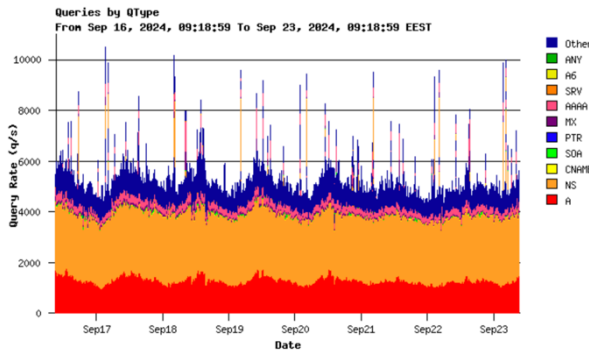

dns-at.rotld.ro