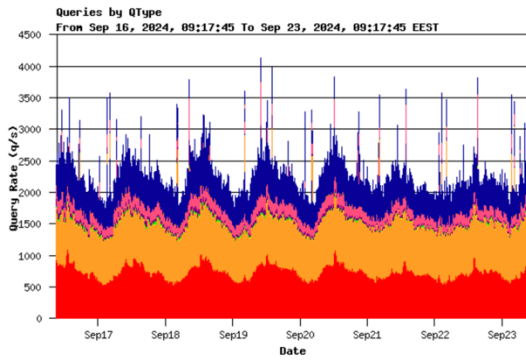

.ro DNS queries per node

primary.rotld.ro