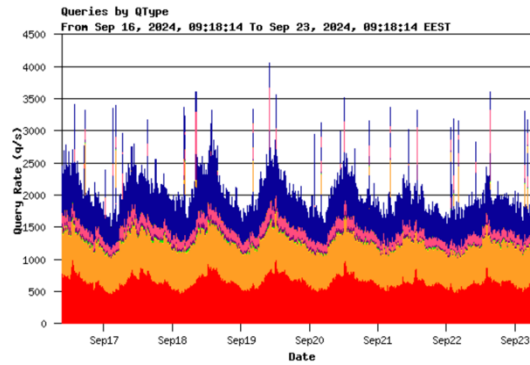

.ro domains and sub-domains distribution

Distribution of .ro domain names based on registrant types at 01.09.2024

.ro DNS queries per node

primary.rotld.ro

sec-dns-a.rotld.ro

sec-dns-b.rotld.ro

dns-ro.denic.de