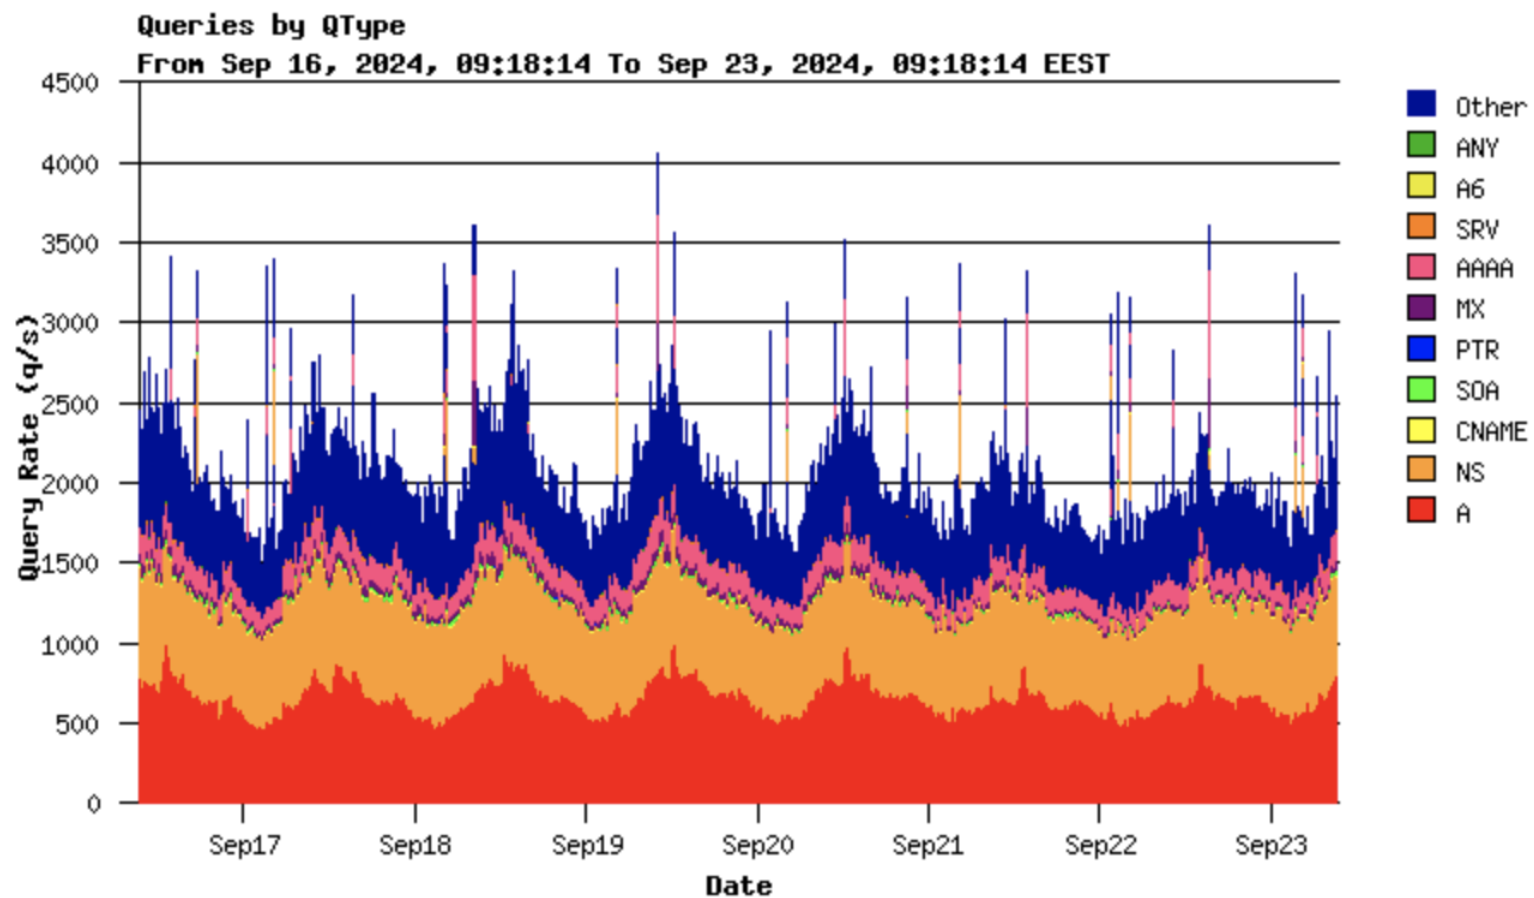

.ro sec-dns-a.rotd.ro queries