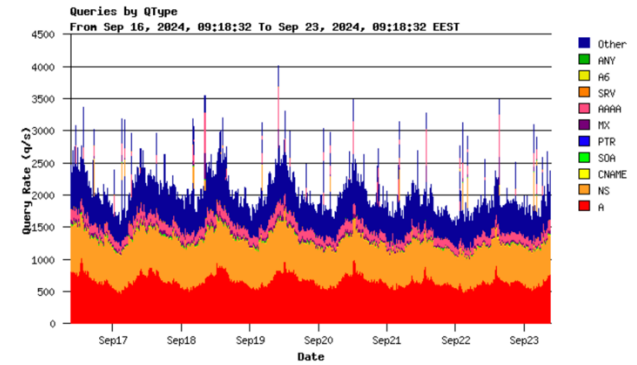

.ro domains and sub-domains distribution

Distribution of .ro domain names based on registrant types at 01.09.2024

.ro DNS queries per node

primary.rotld.ro

sec-dns-a.rotld.ro

sec-dns-b.rotld.ro

dns-ro.denic.de