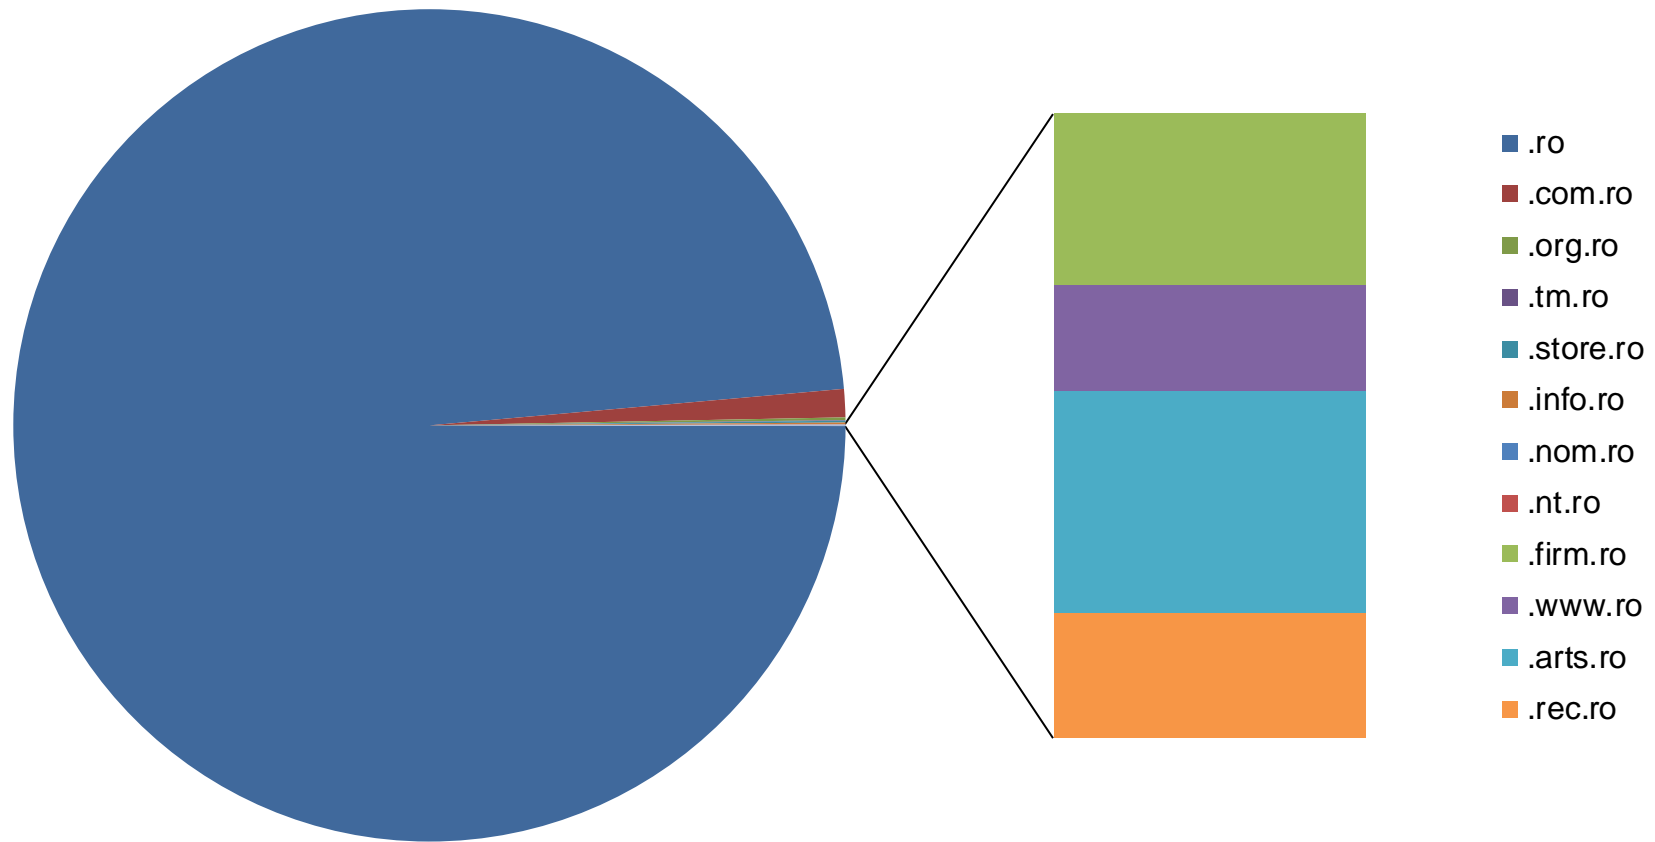

.ro domains and sub-domains distribution

.ro domains and sub-domains distribution as seen on 01.09.2024