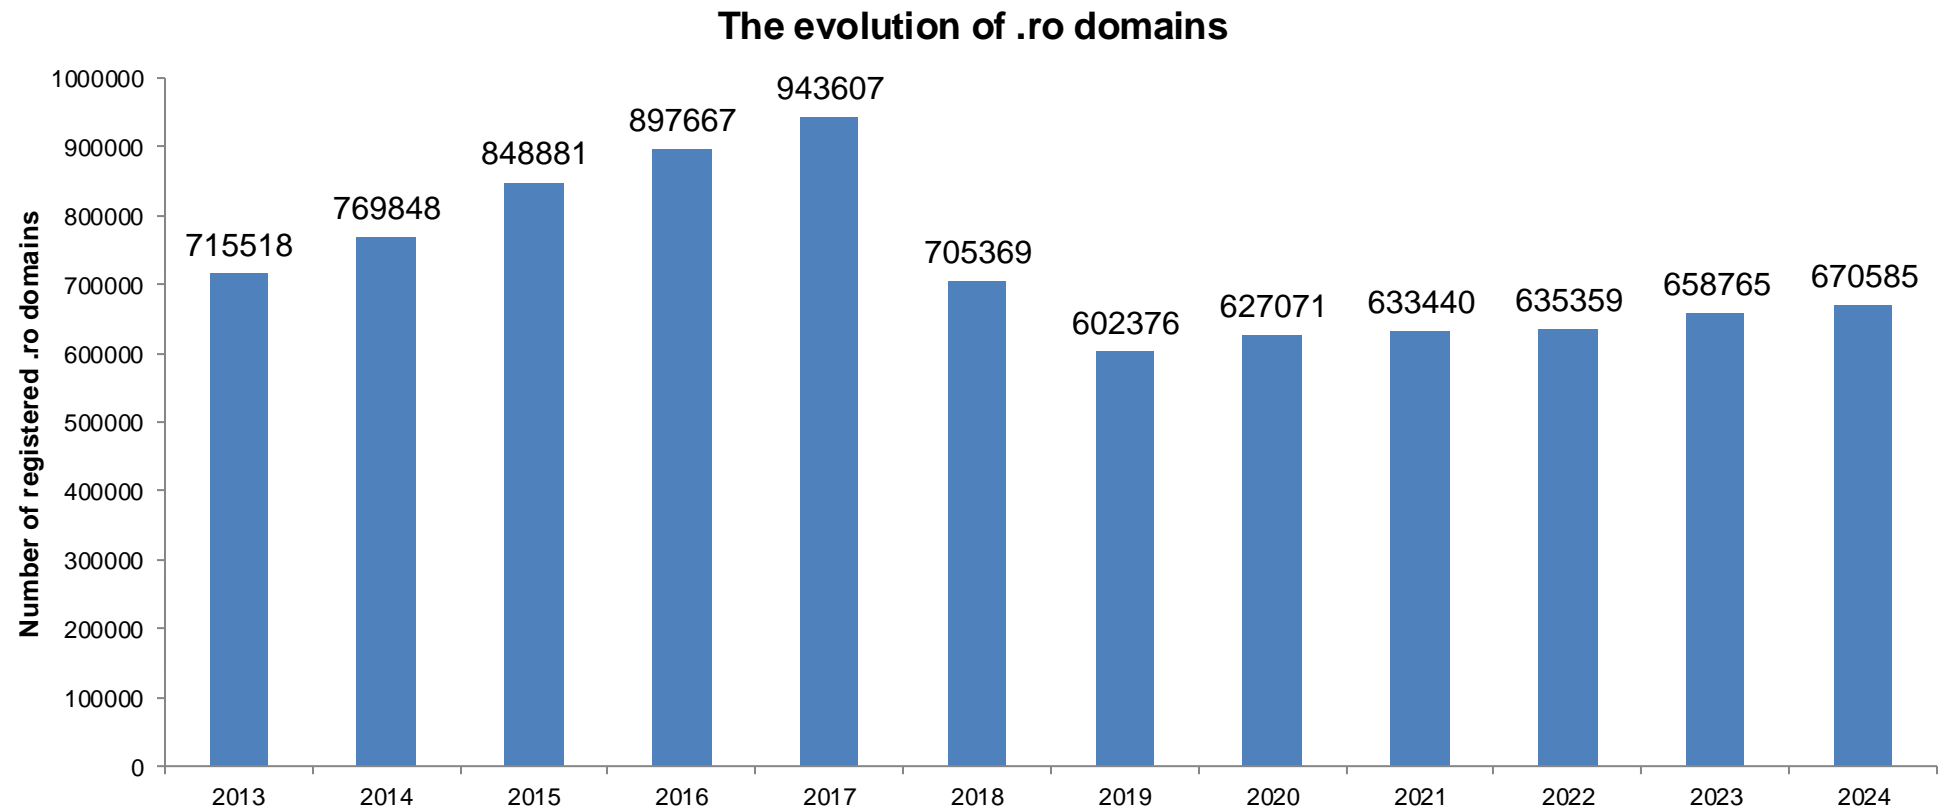

Evolution of .ro domains