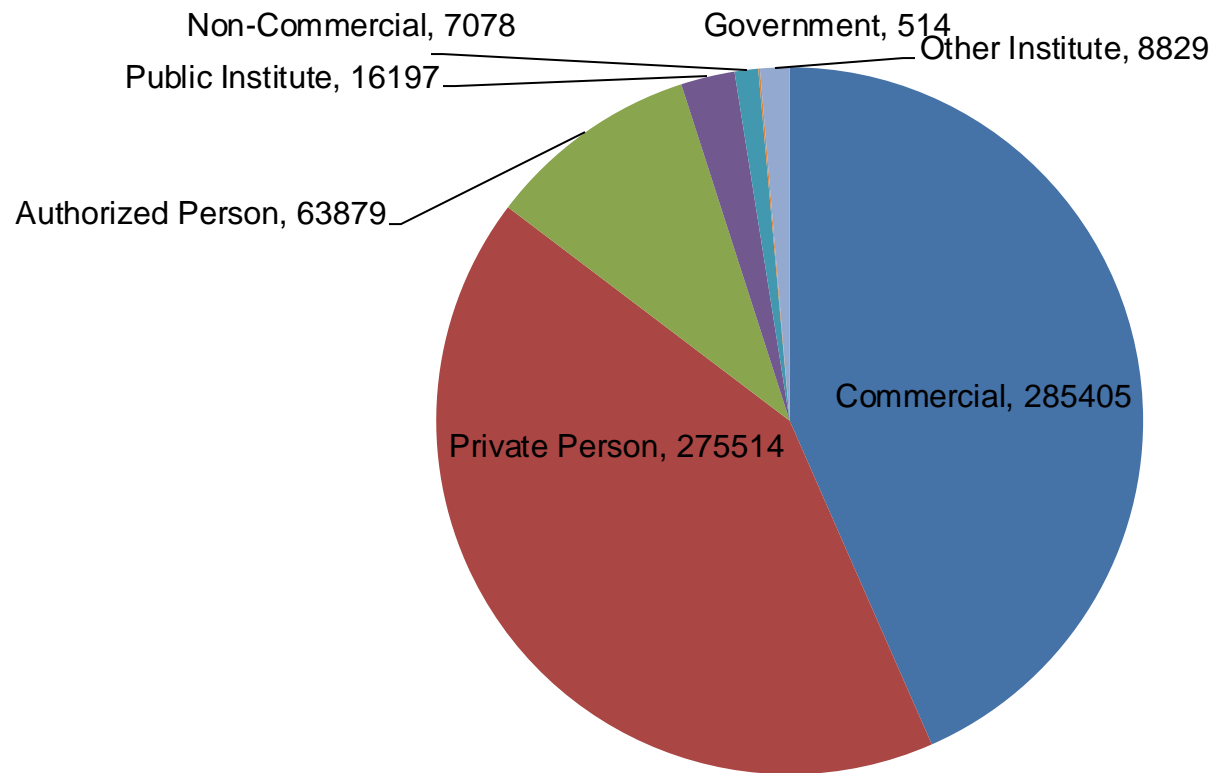

.ro domains and sub-domains distribution

Distribution of .ro domain names based on registrant types at 01.09.2024