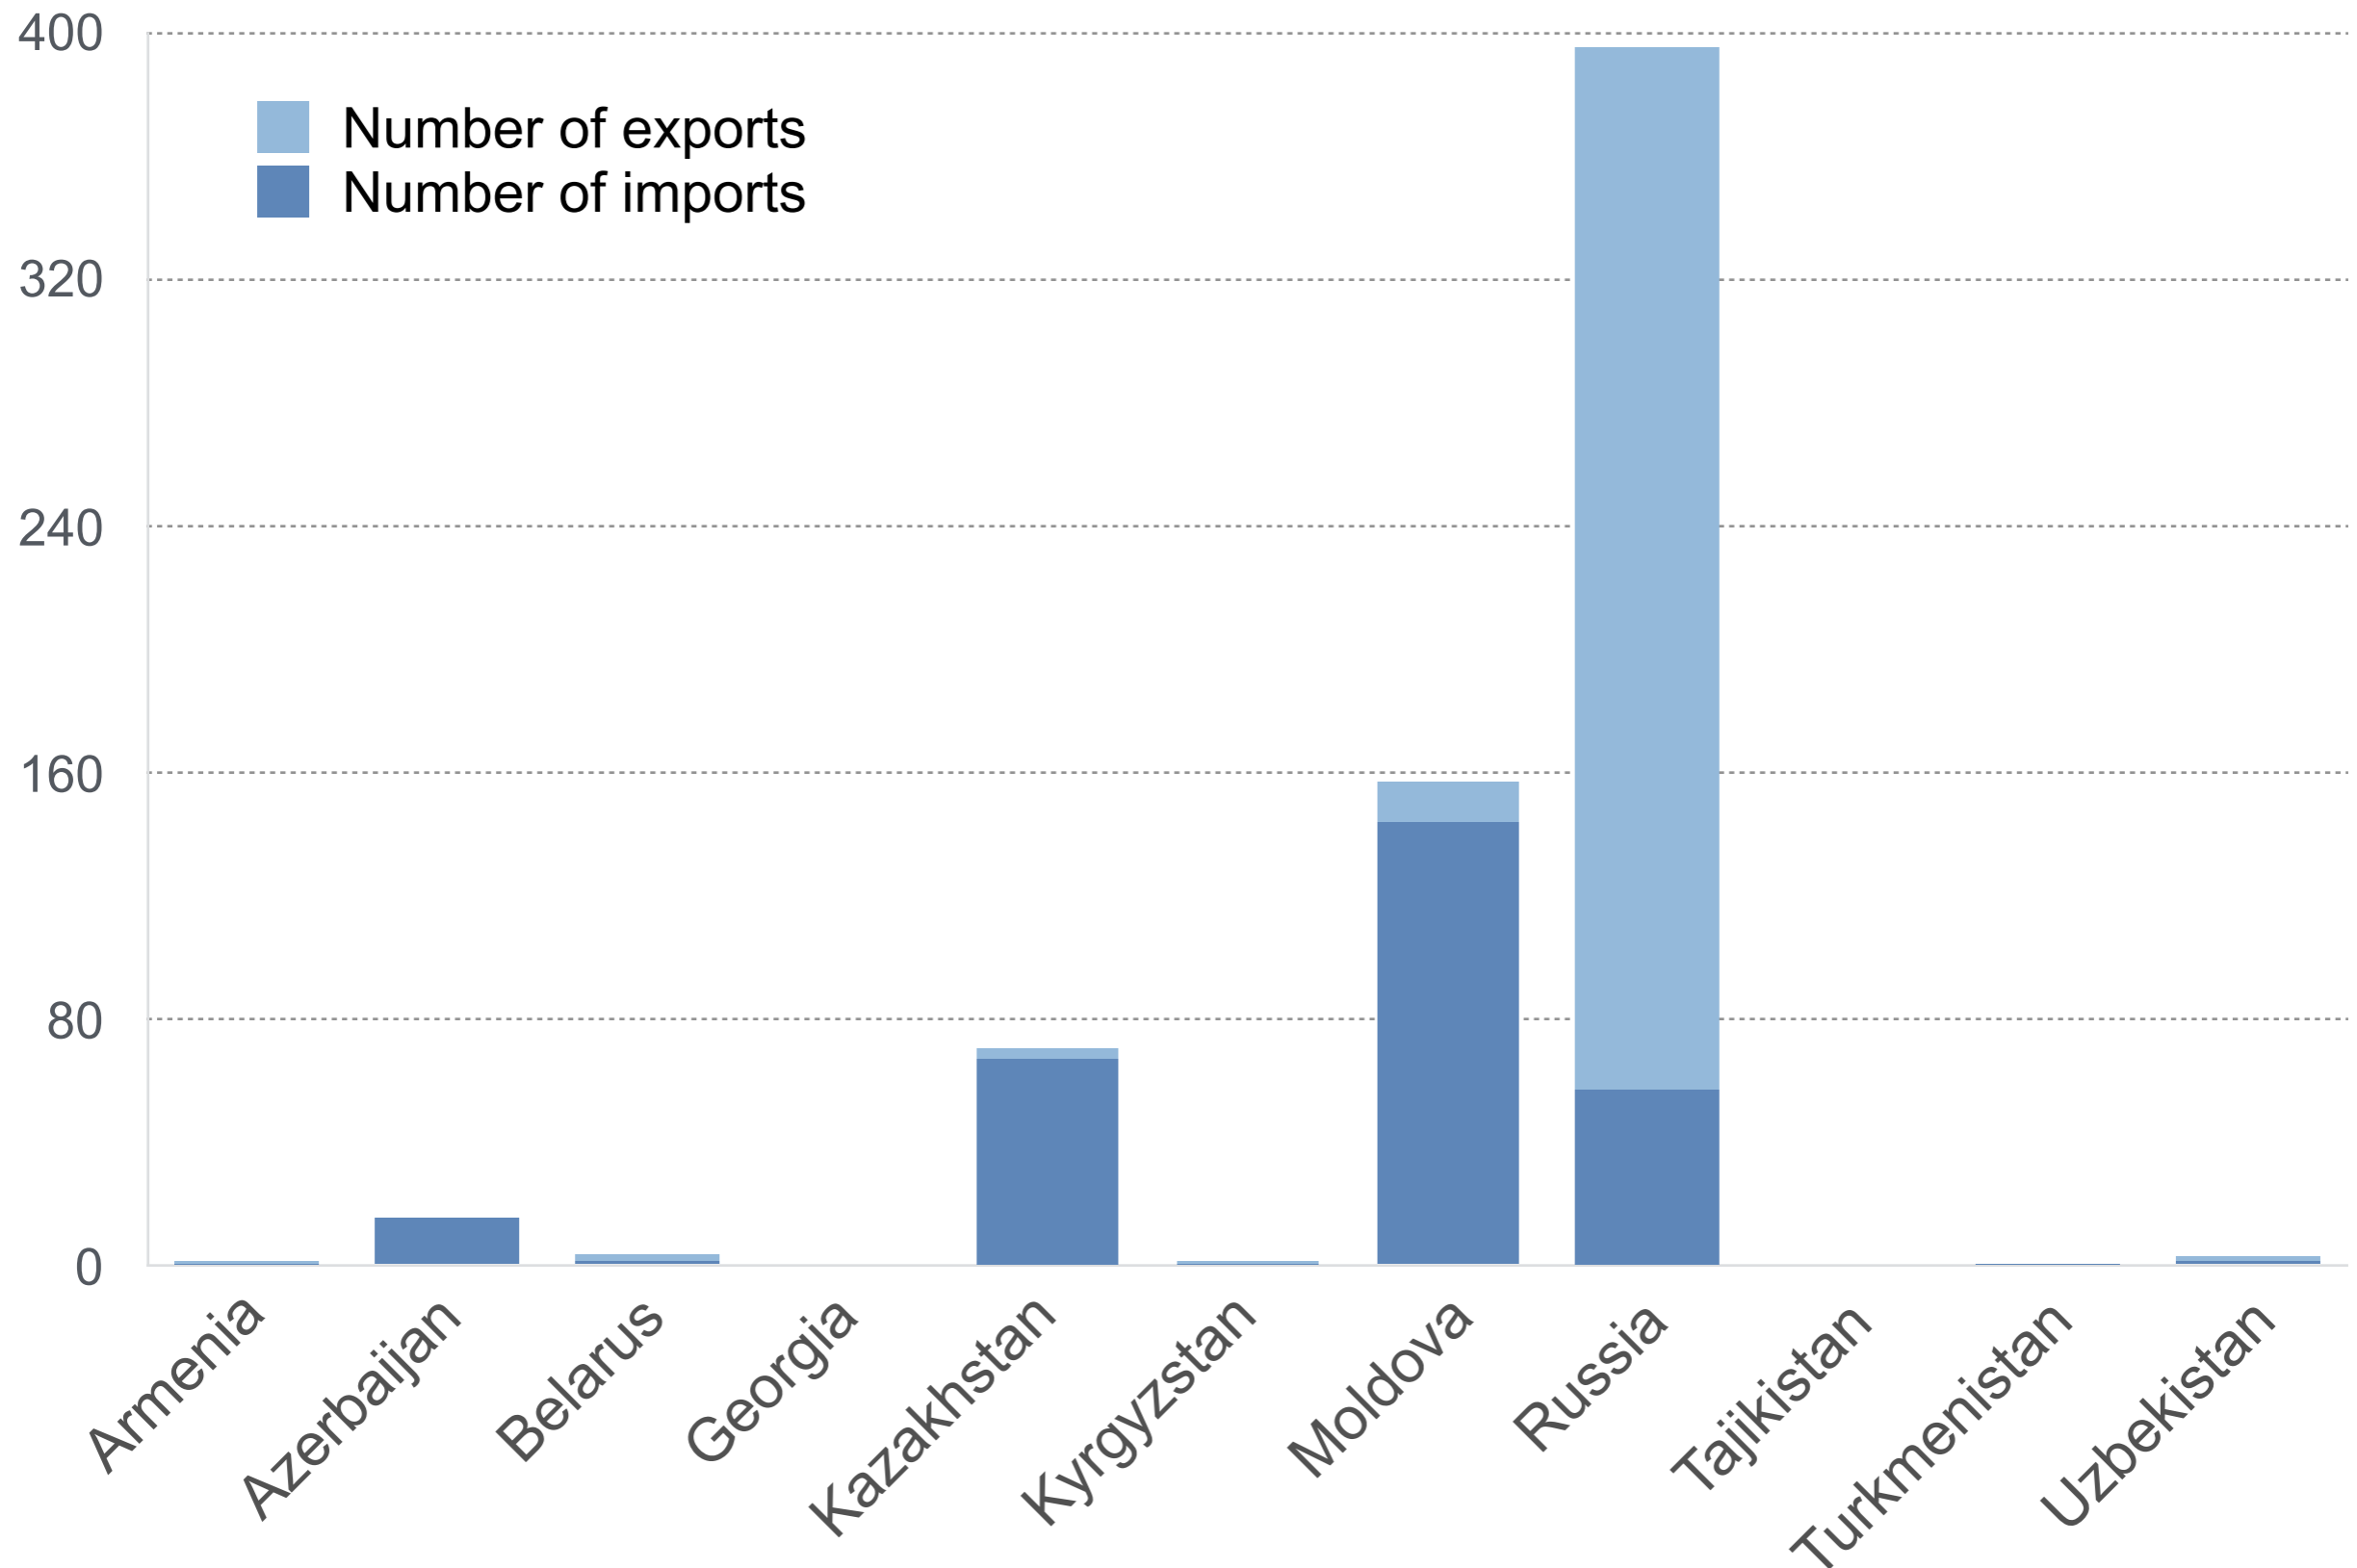

Number of IPv4 Transfers