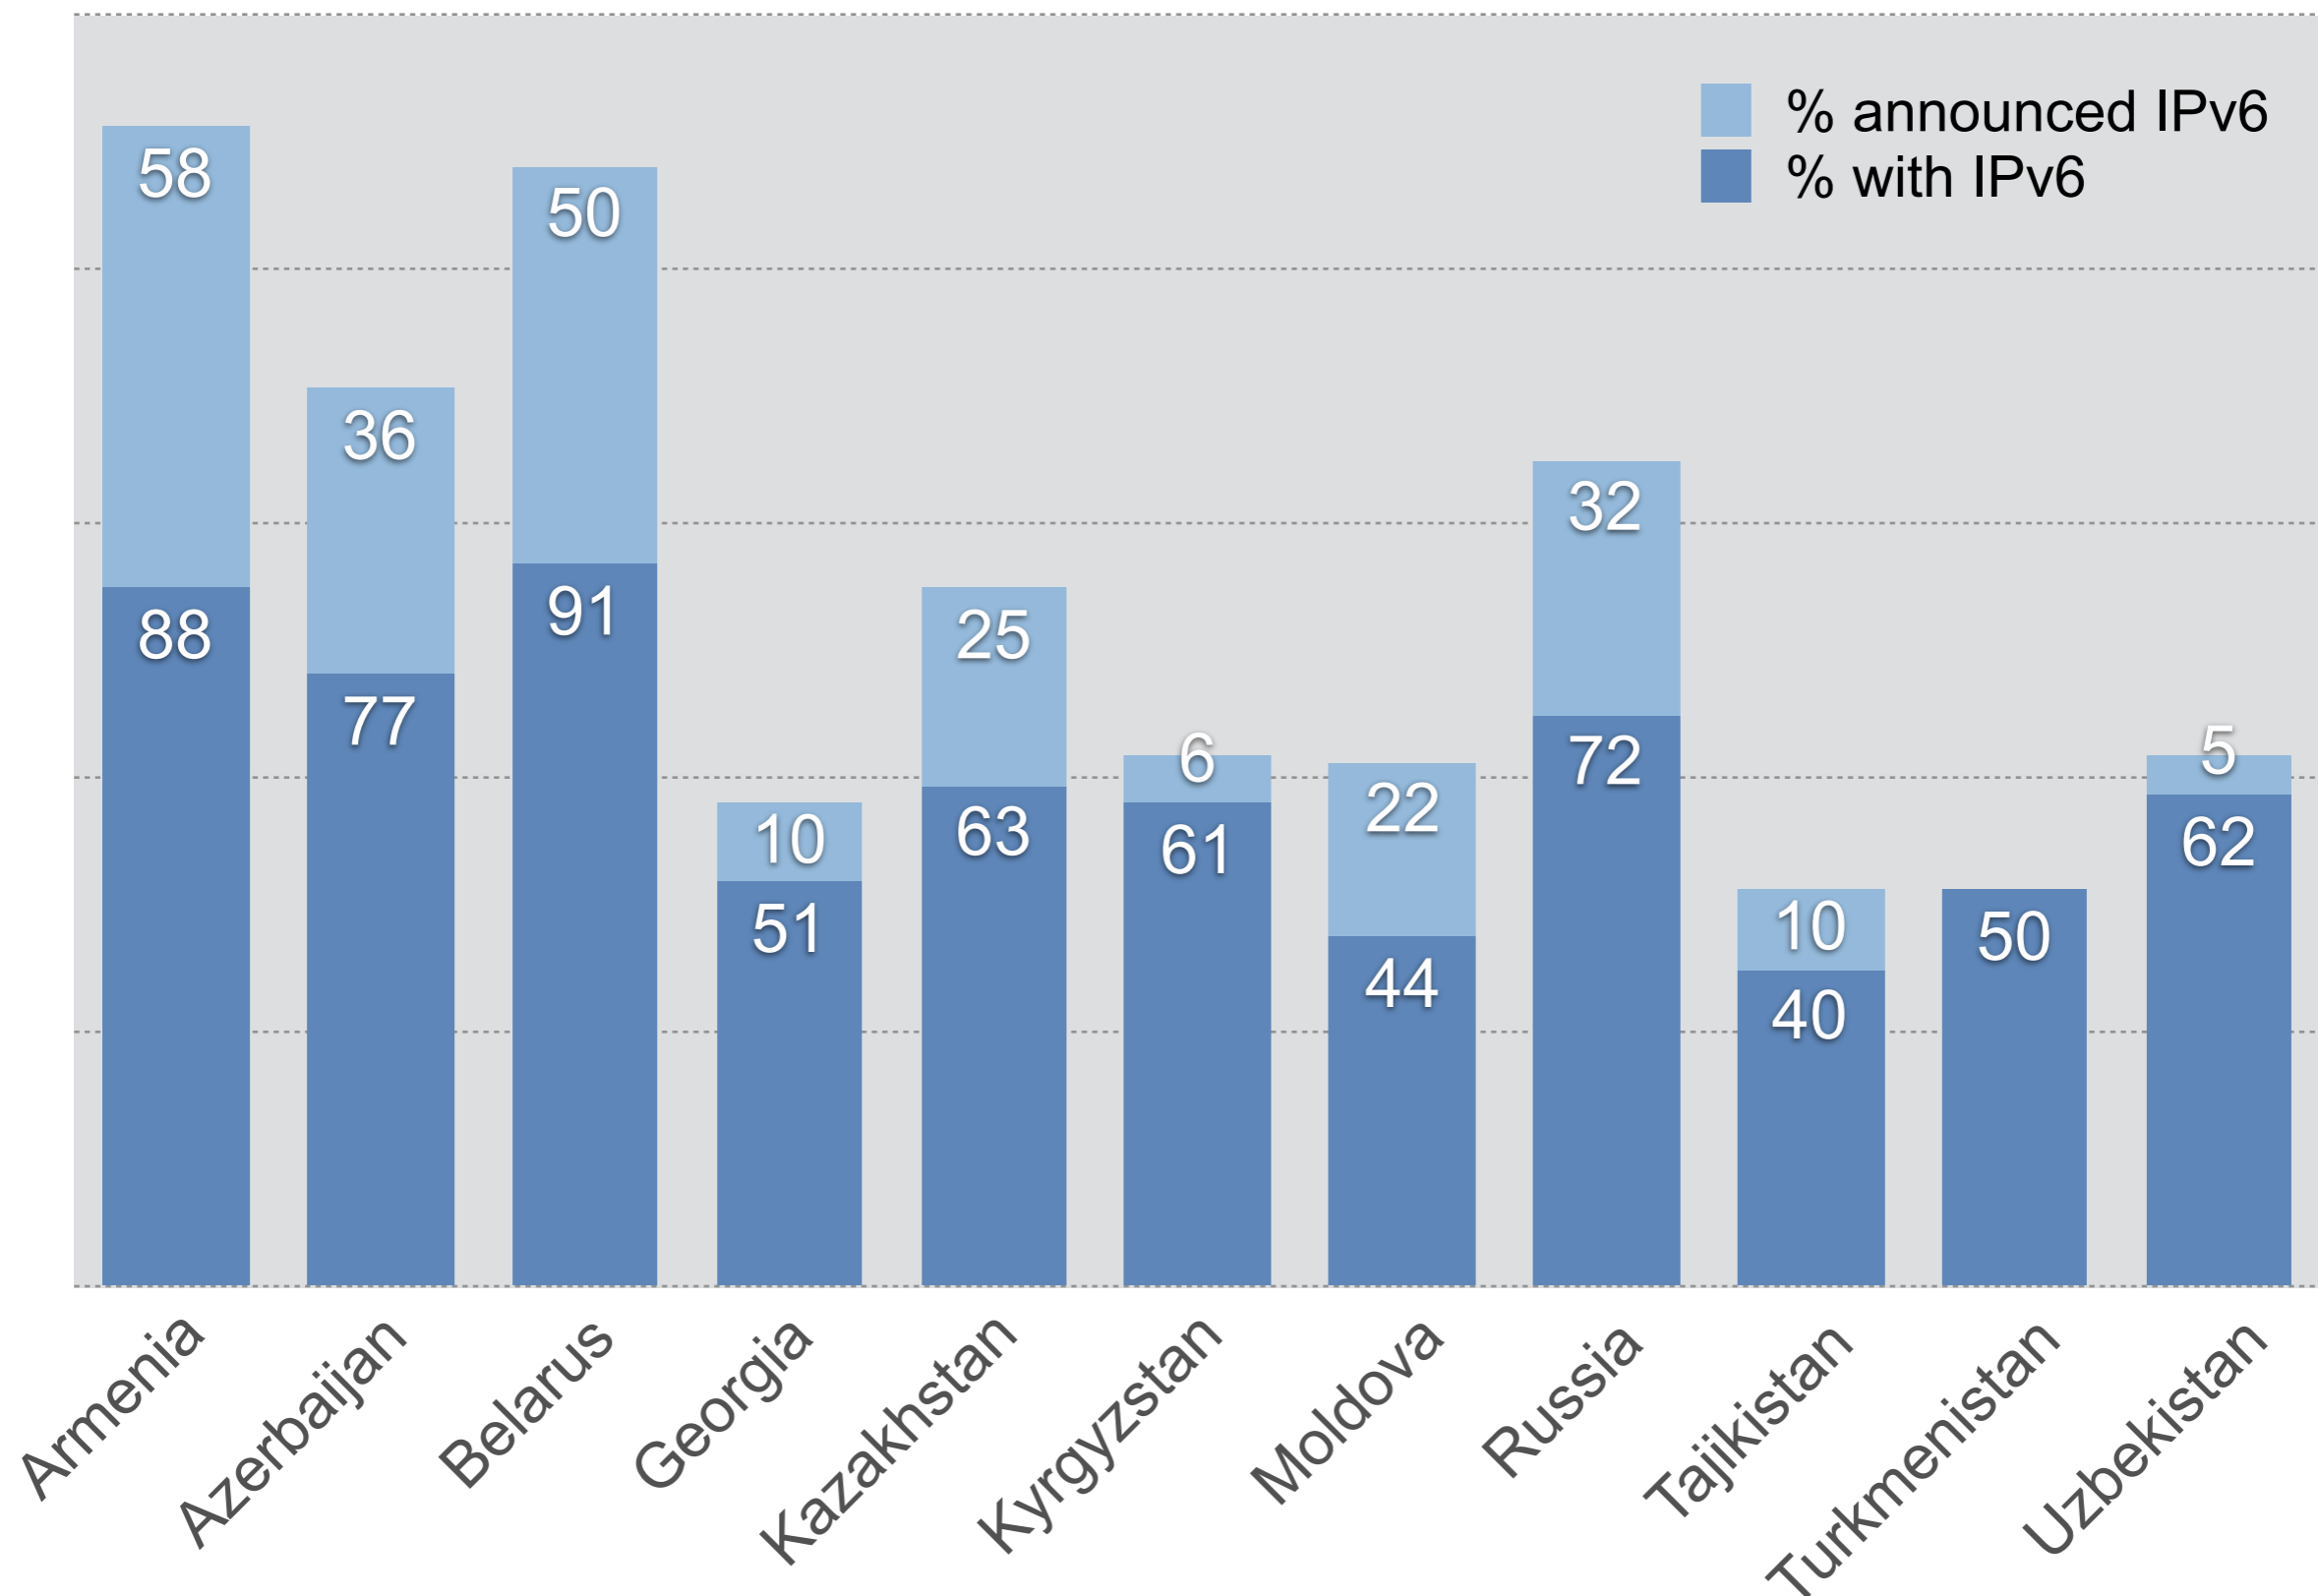

# RCC Representation: Membership

Population

Membership

# RCC Representation: Address Space

IPv4 Space

Networks  
(ASNs)

# Members with Last /22 of IPv4

- RIPE Policy on IPv4 runout allows each member a final /22 (1,024) of IPv4 address space
- Allows new members to transition to IPv6

RCC Region

RIPE NCC Region

# Percentage of Members with IPv6