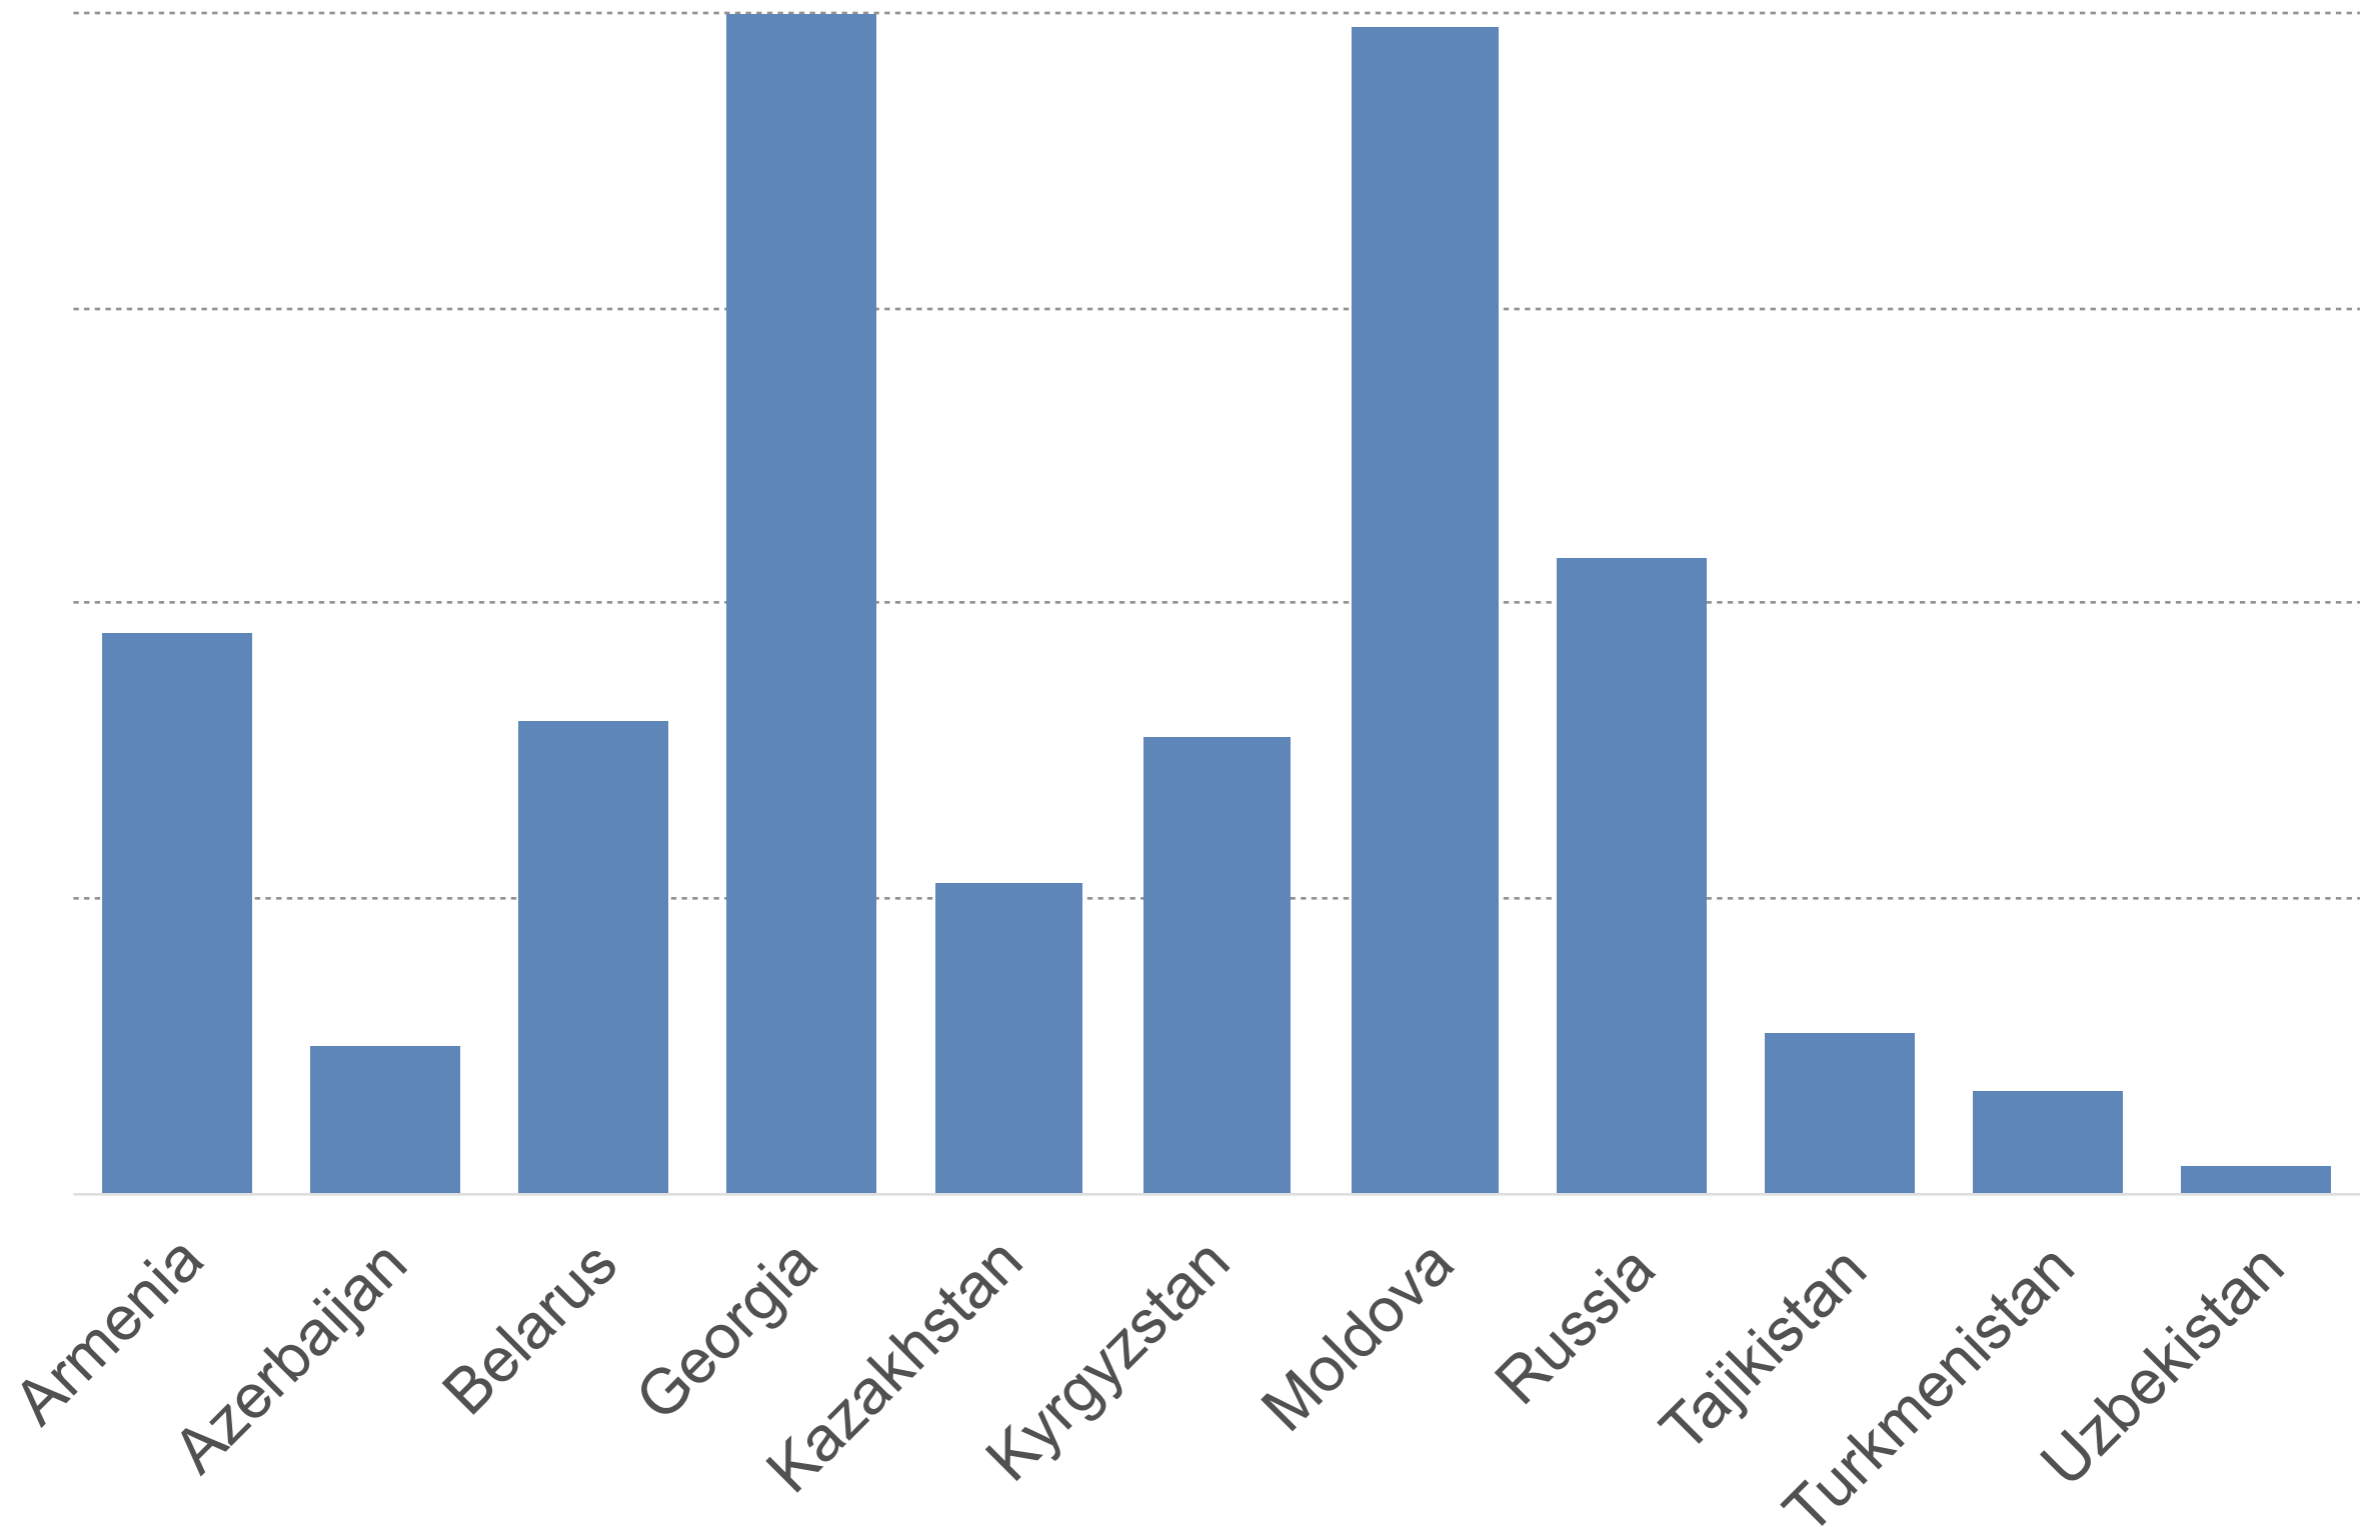

Ability to Support Growth via IPv4