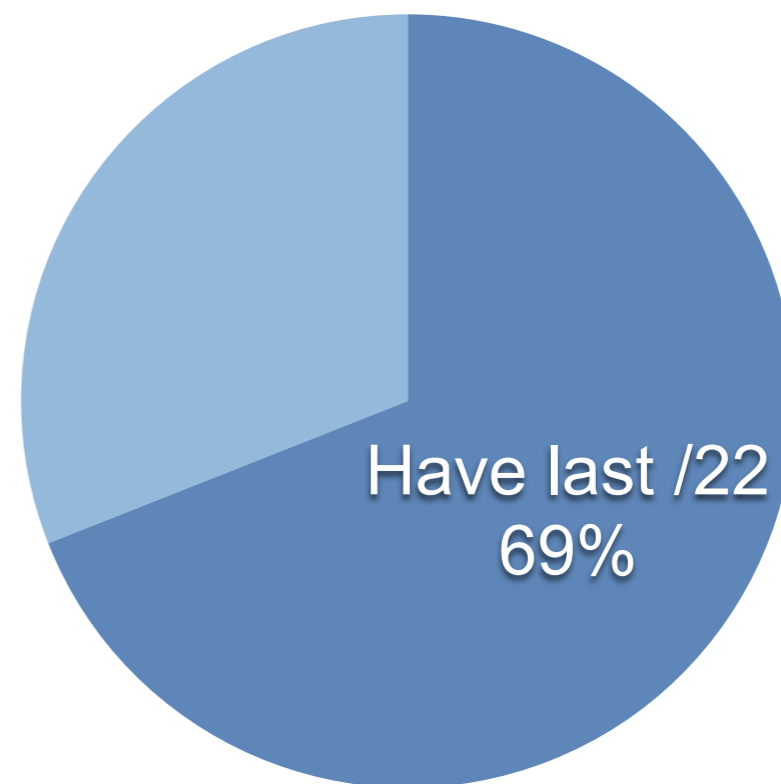

# RCC Representation: Membership

Population

Membership

# RCC Representation: Address Space

IPv4 Space

Networks  
(ASNs)

# Members with Last /22 of IPv4

- RIPE Policy on IPv4 runout allows each member a final /22 (1,024) of IPv4 address space
- Allows new members to transition to IPv6

RCC Region

RIPE NCC Region