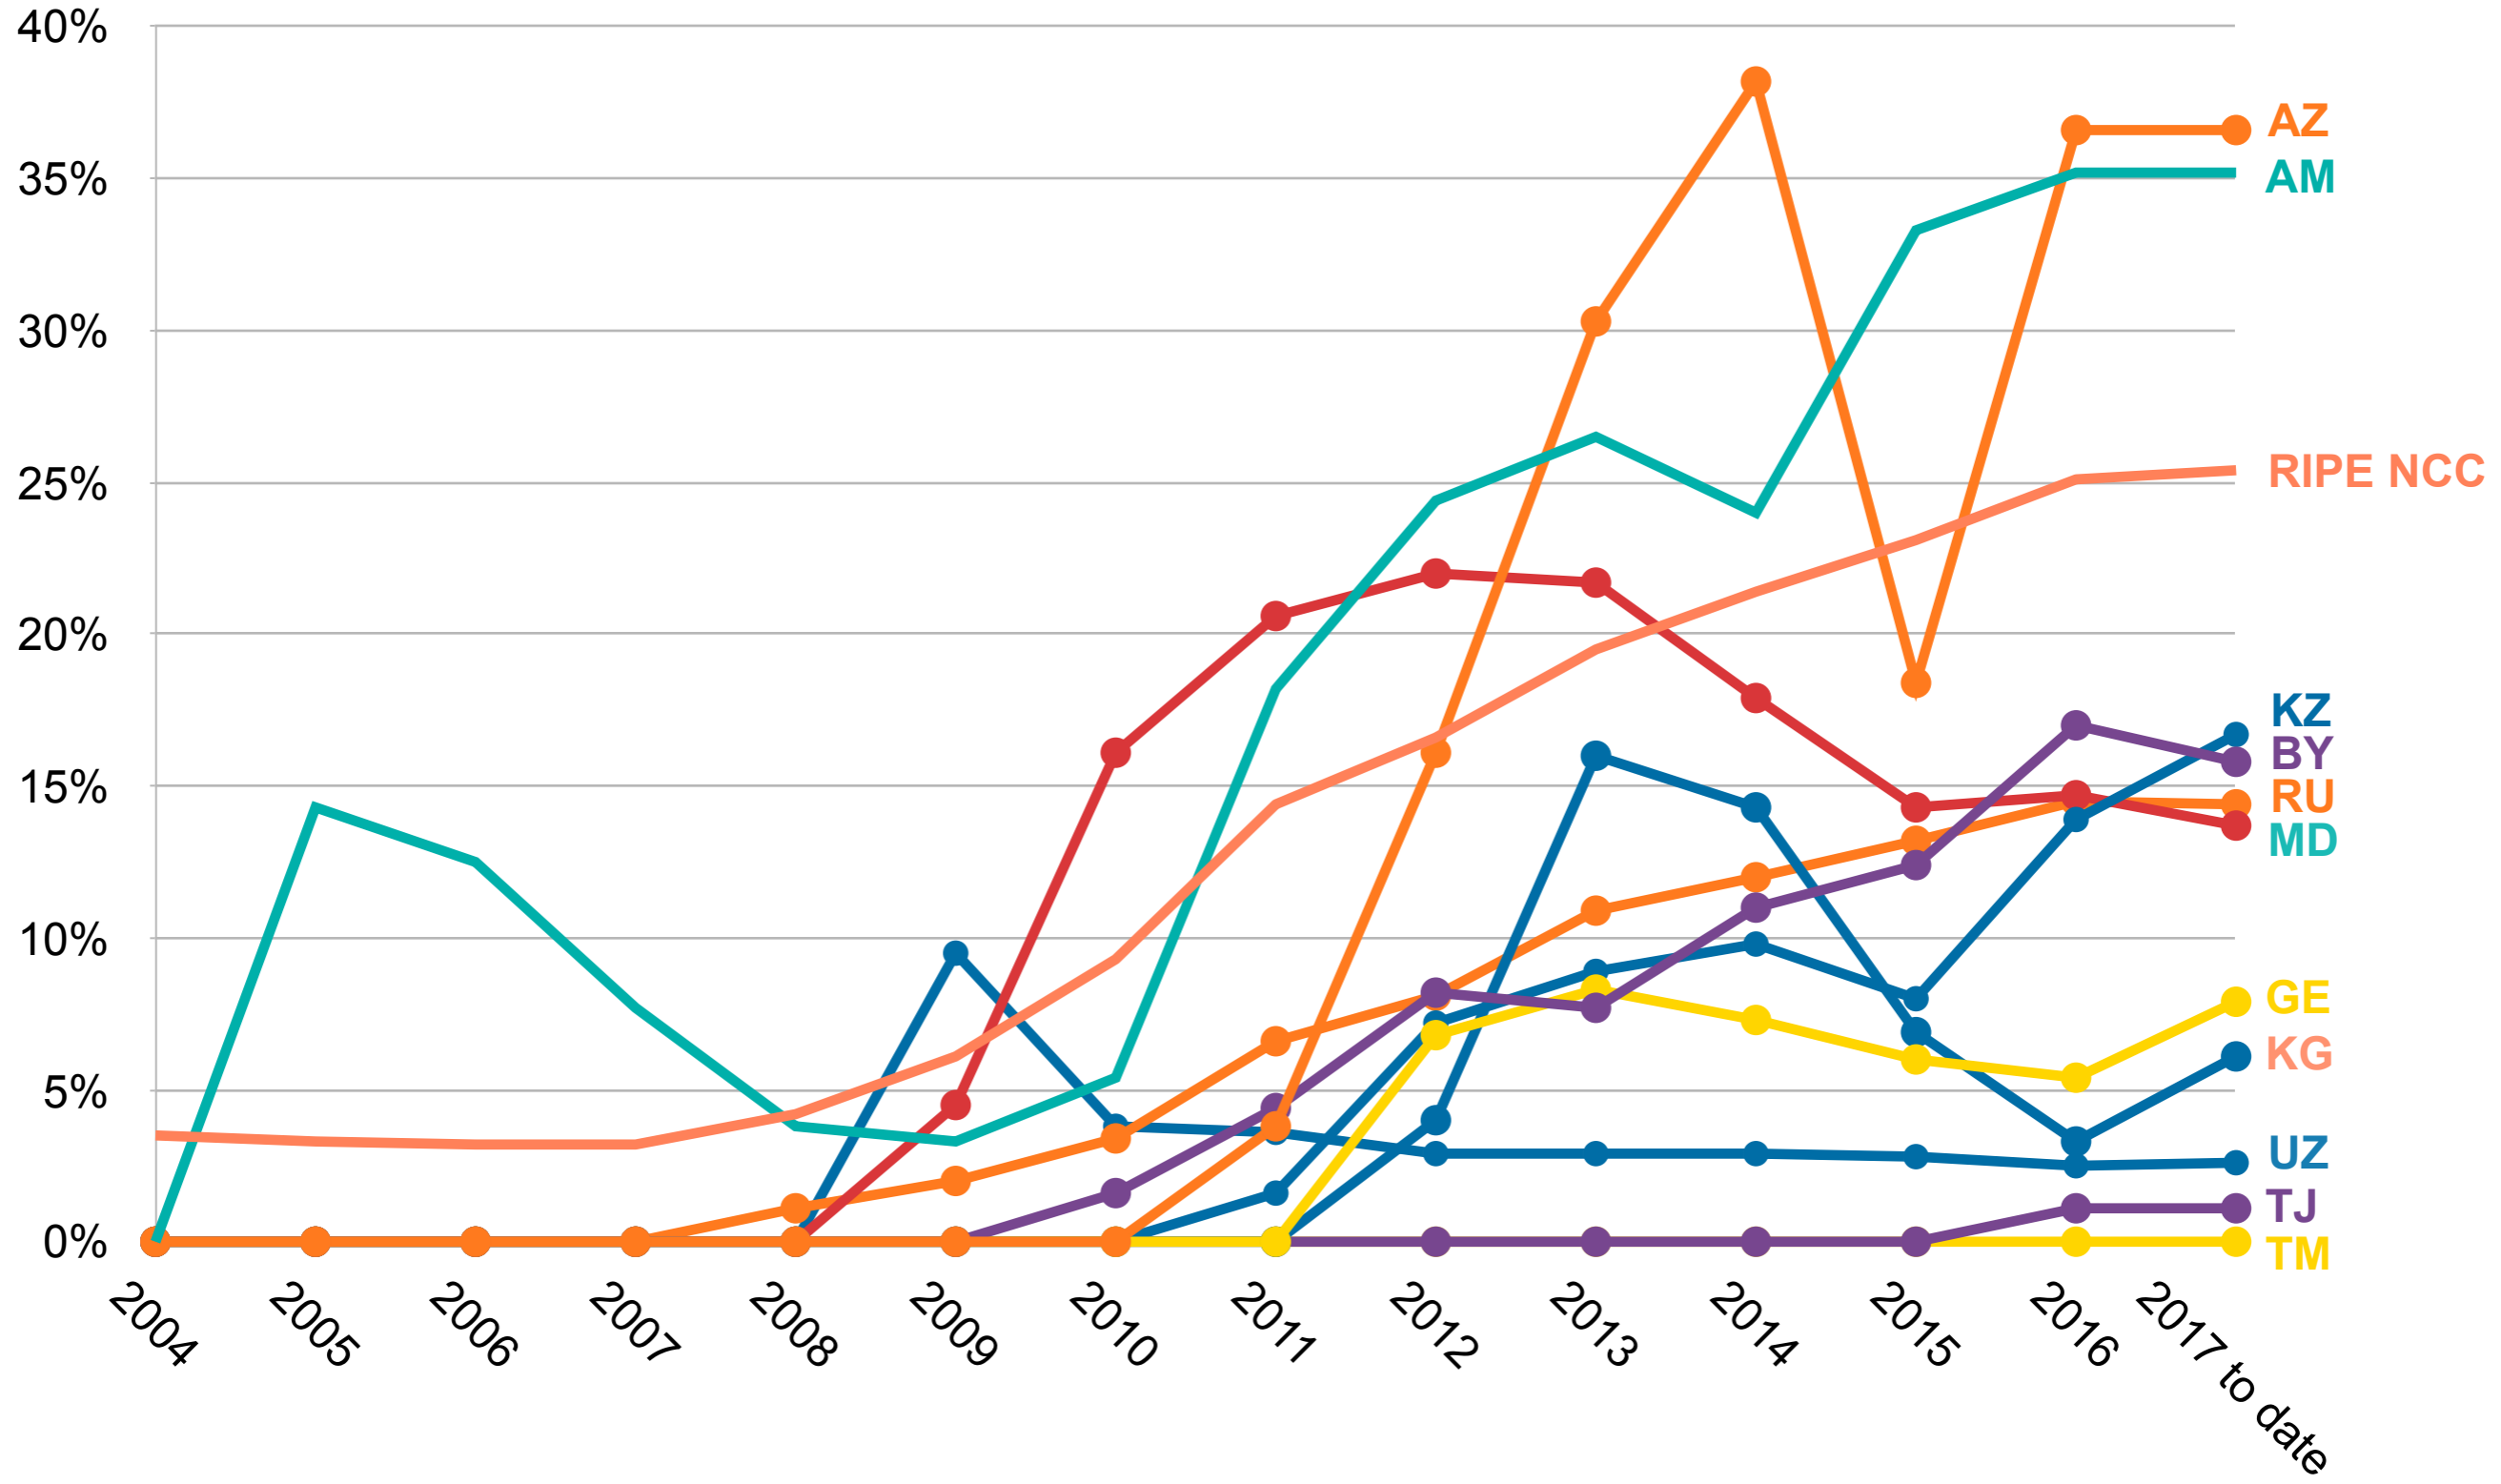

# RCC Representation: Membership

Population

Membership

# Members with Last /22 of IPv4

- RIPE Policy on IPv4 runout allows each member a final /22 (1,024) of IPv4 address space
- Allows new members to transition to IPv6

RCC Region

RIPE NCC Region

# Percentage of Members with IPv6

# Networks Announcing IPv6