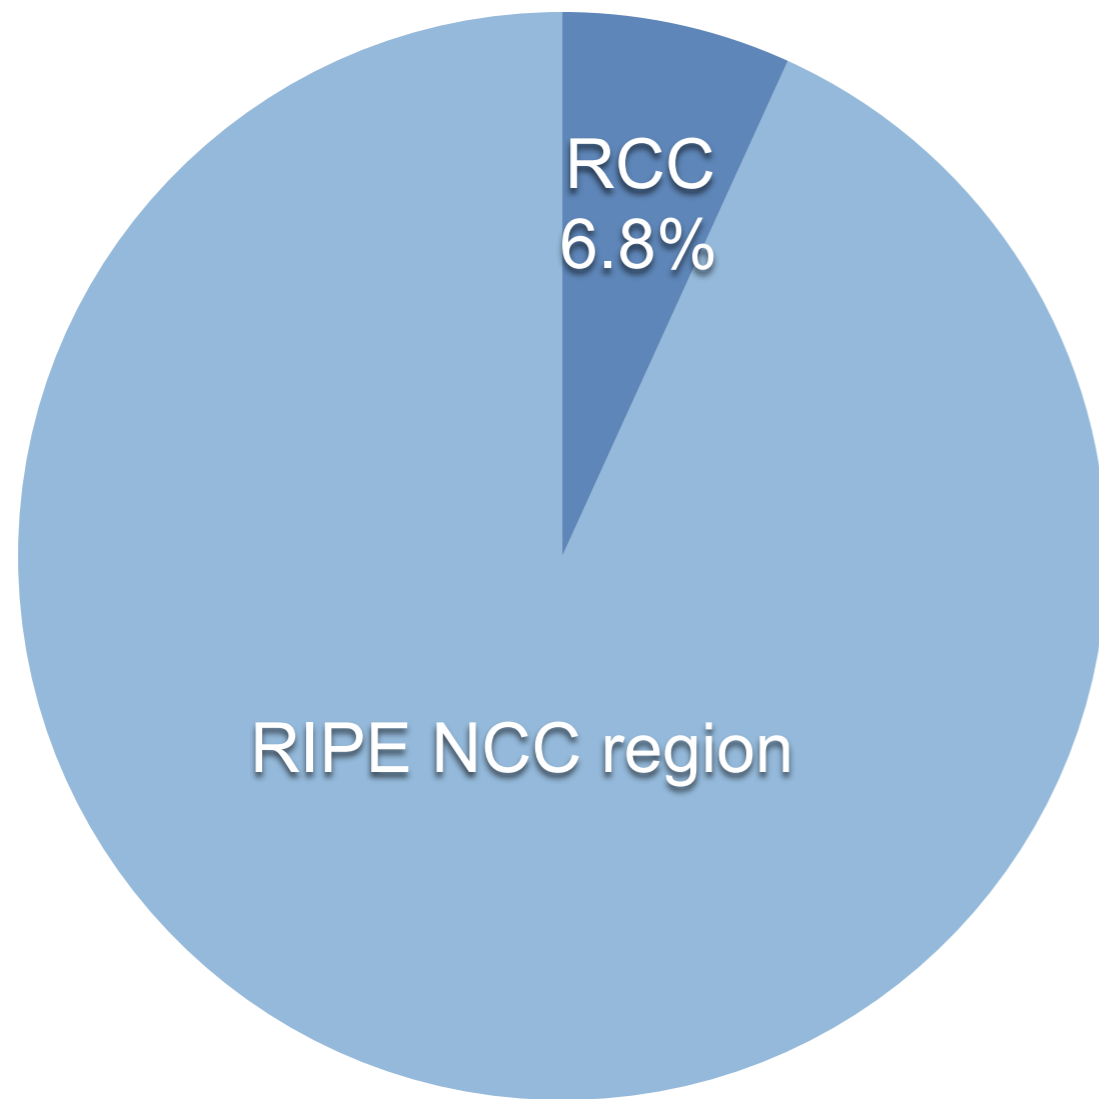

# RCC Representation: Membership

Population

Membership

# RCC Representation: Address Space

IPv4 Space

Networks  
(ASNs)

# Members with Last /22 of IPv4

- RIPE Policy on IPv4 runout allows each member a final /22 (1,024) of IPv4 address space
- Allows new members to transition to IPv6

RCC Region

RIPE NCC Region