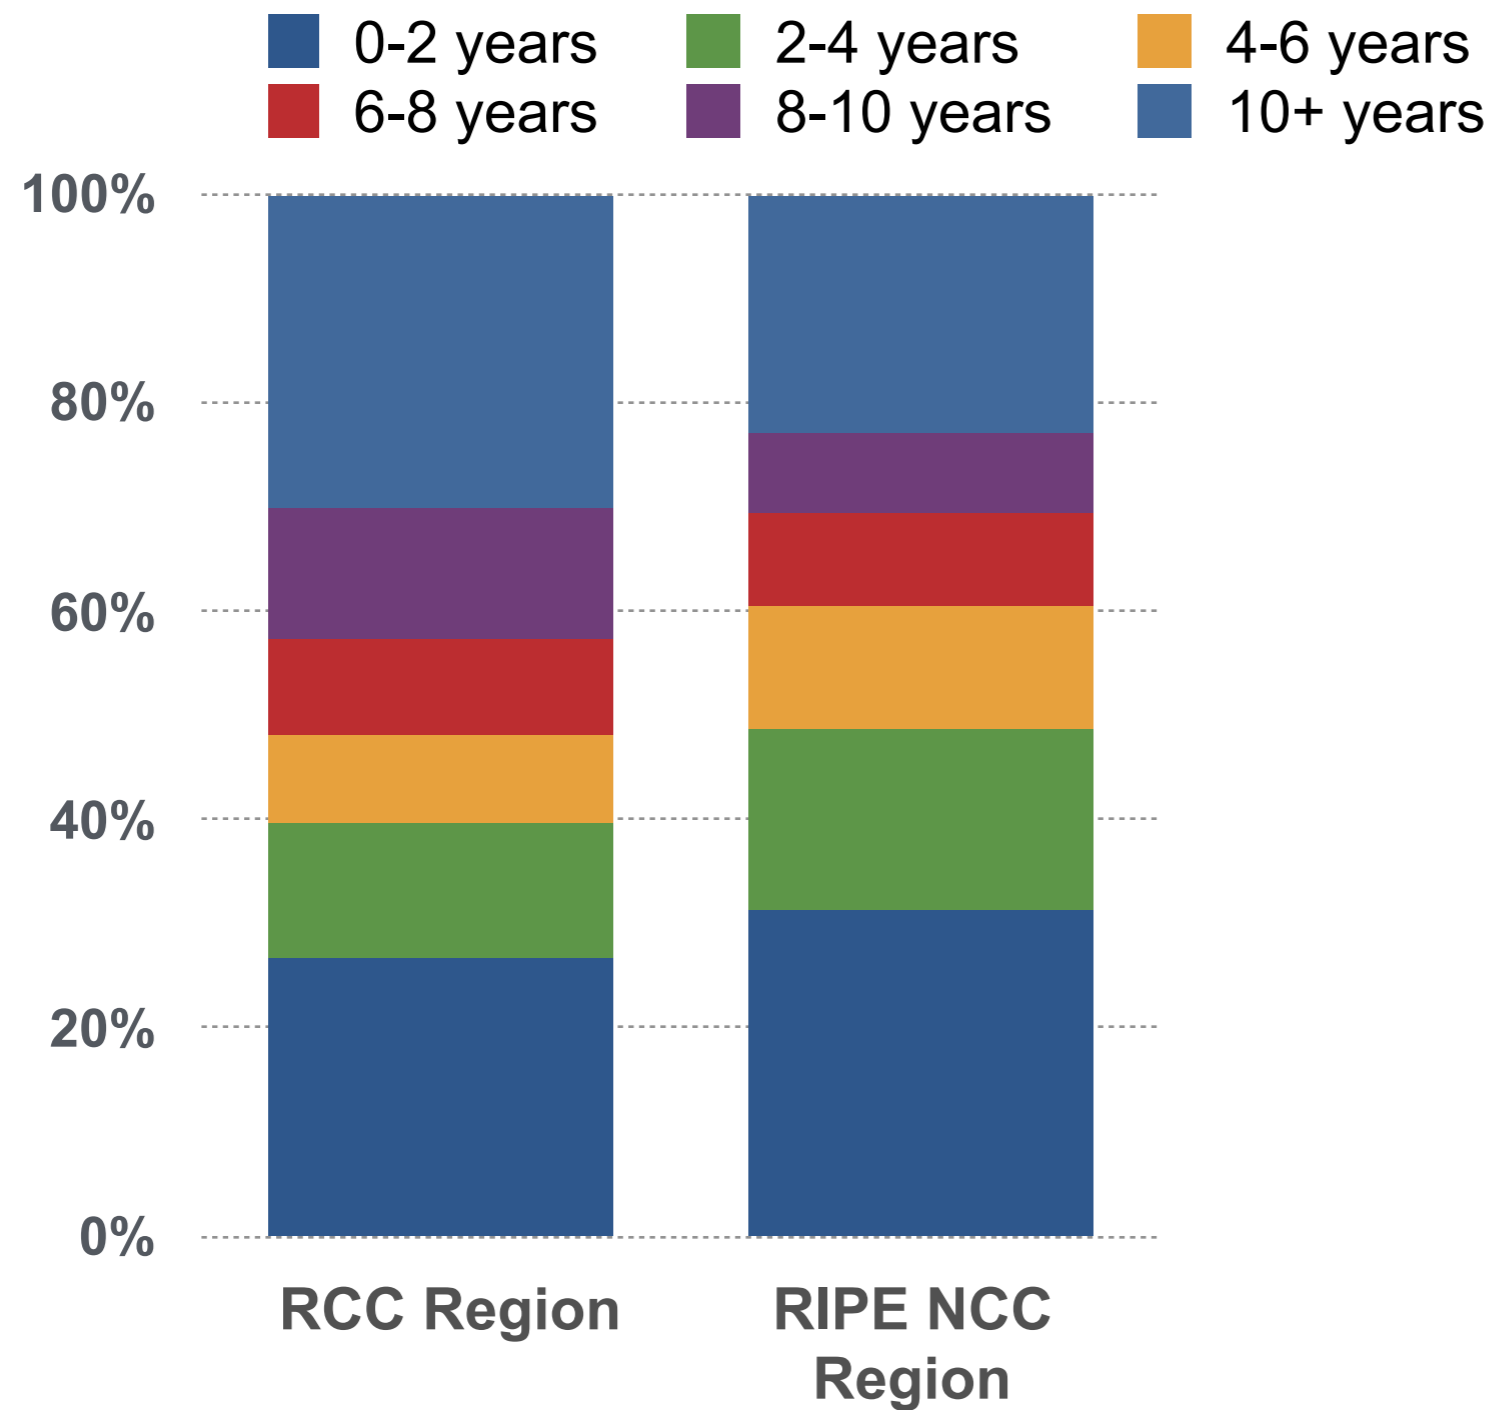

# RCC Representation: Membership

Population

Membership

# Members with Last /22 of IPv4

- RIPE Policy on IPv4 runout allows each member a final /22 (1,024) of IPv4 address space
- Allows new members to transition to IPv6

RCC Region

RIPE NCC Region

# Percentage of Members with IPv6

# RCC Members' Age vs. Average