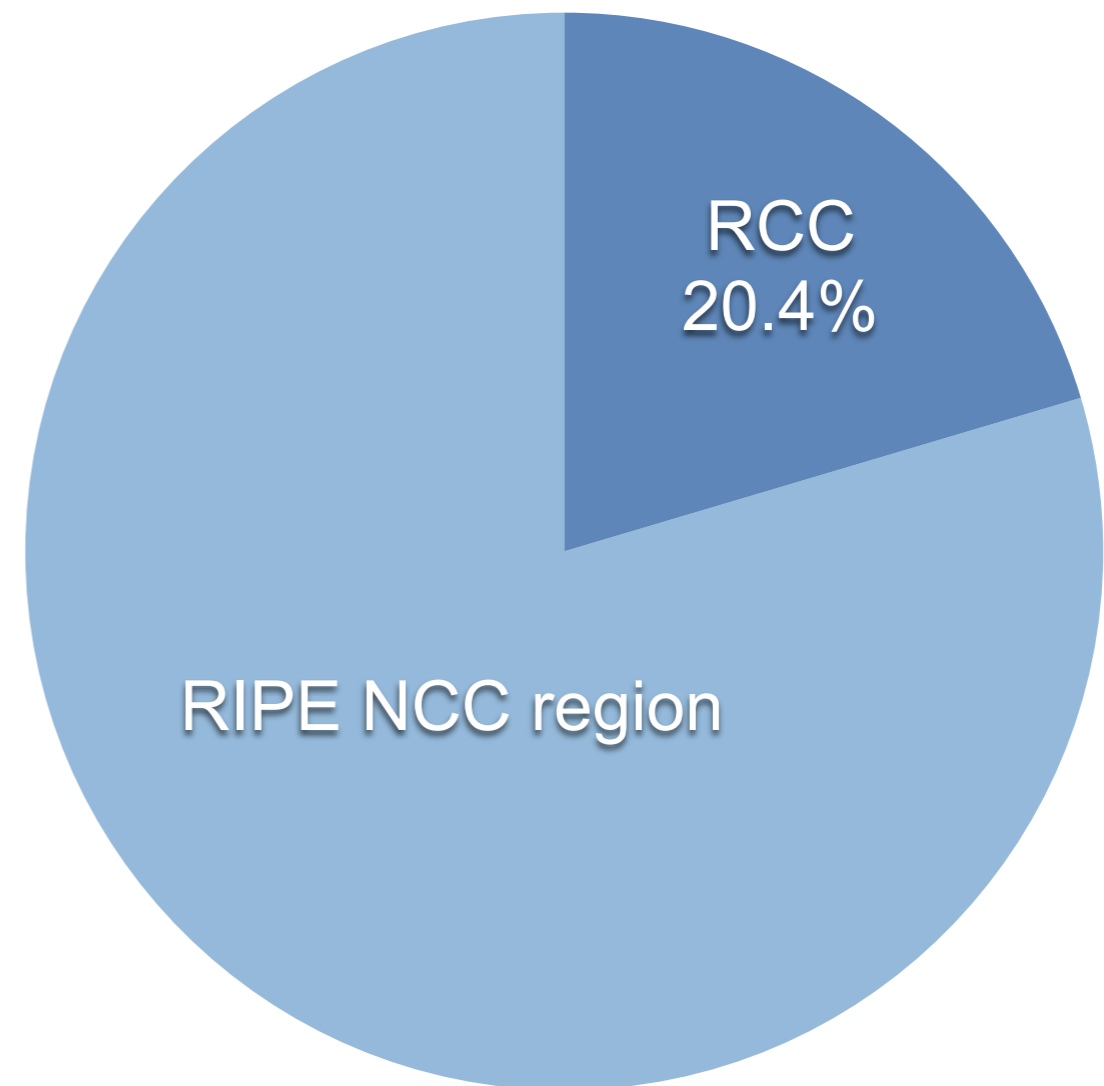

RCC Transfers vs. RIPE NCC Region

- Includes all transfers made since 2012 policy, including domestic and between different countries