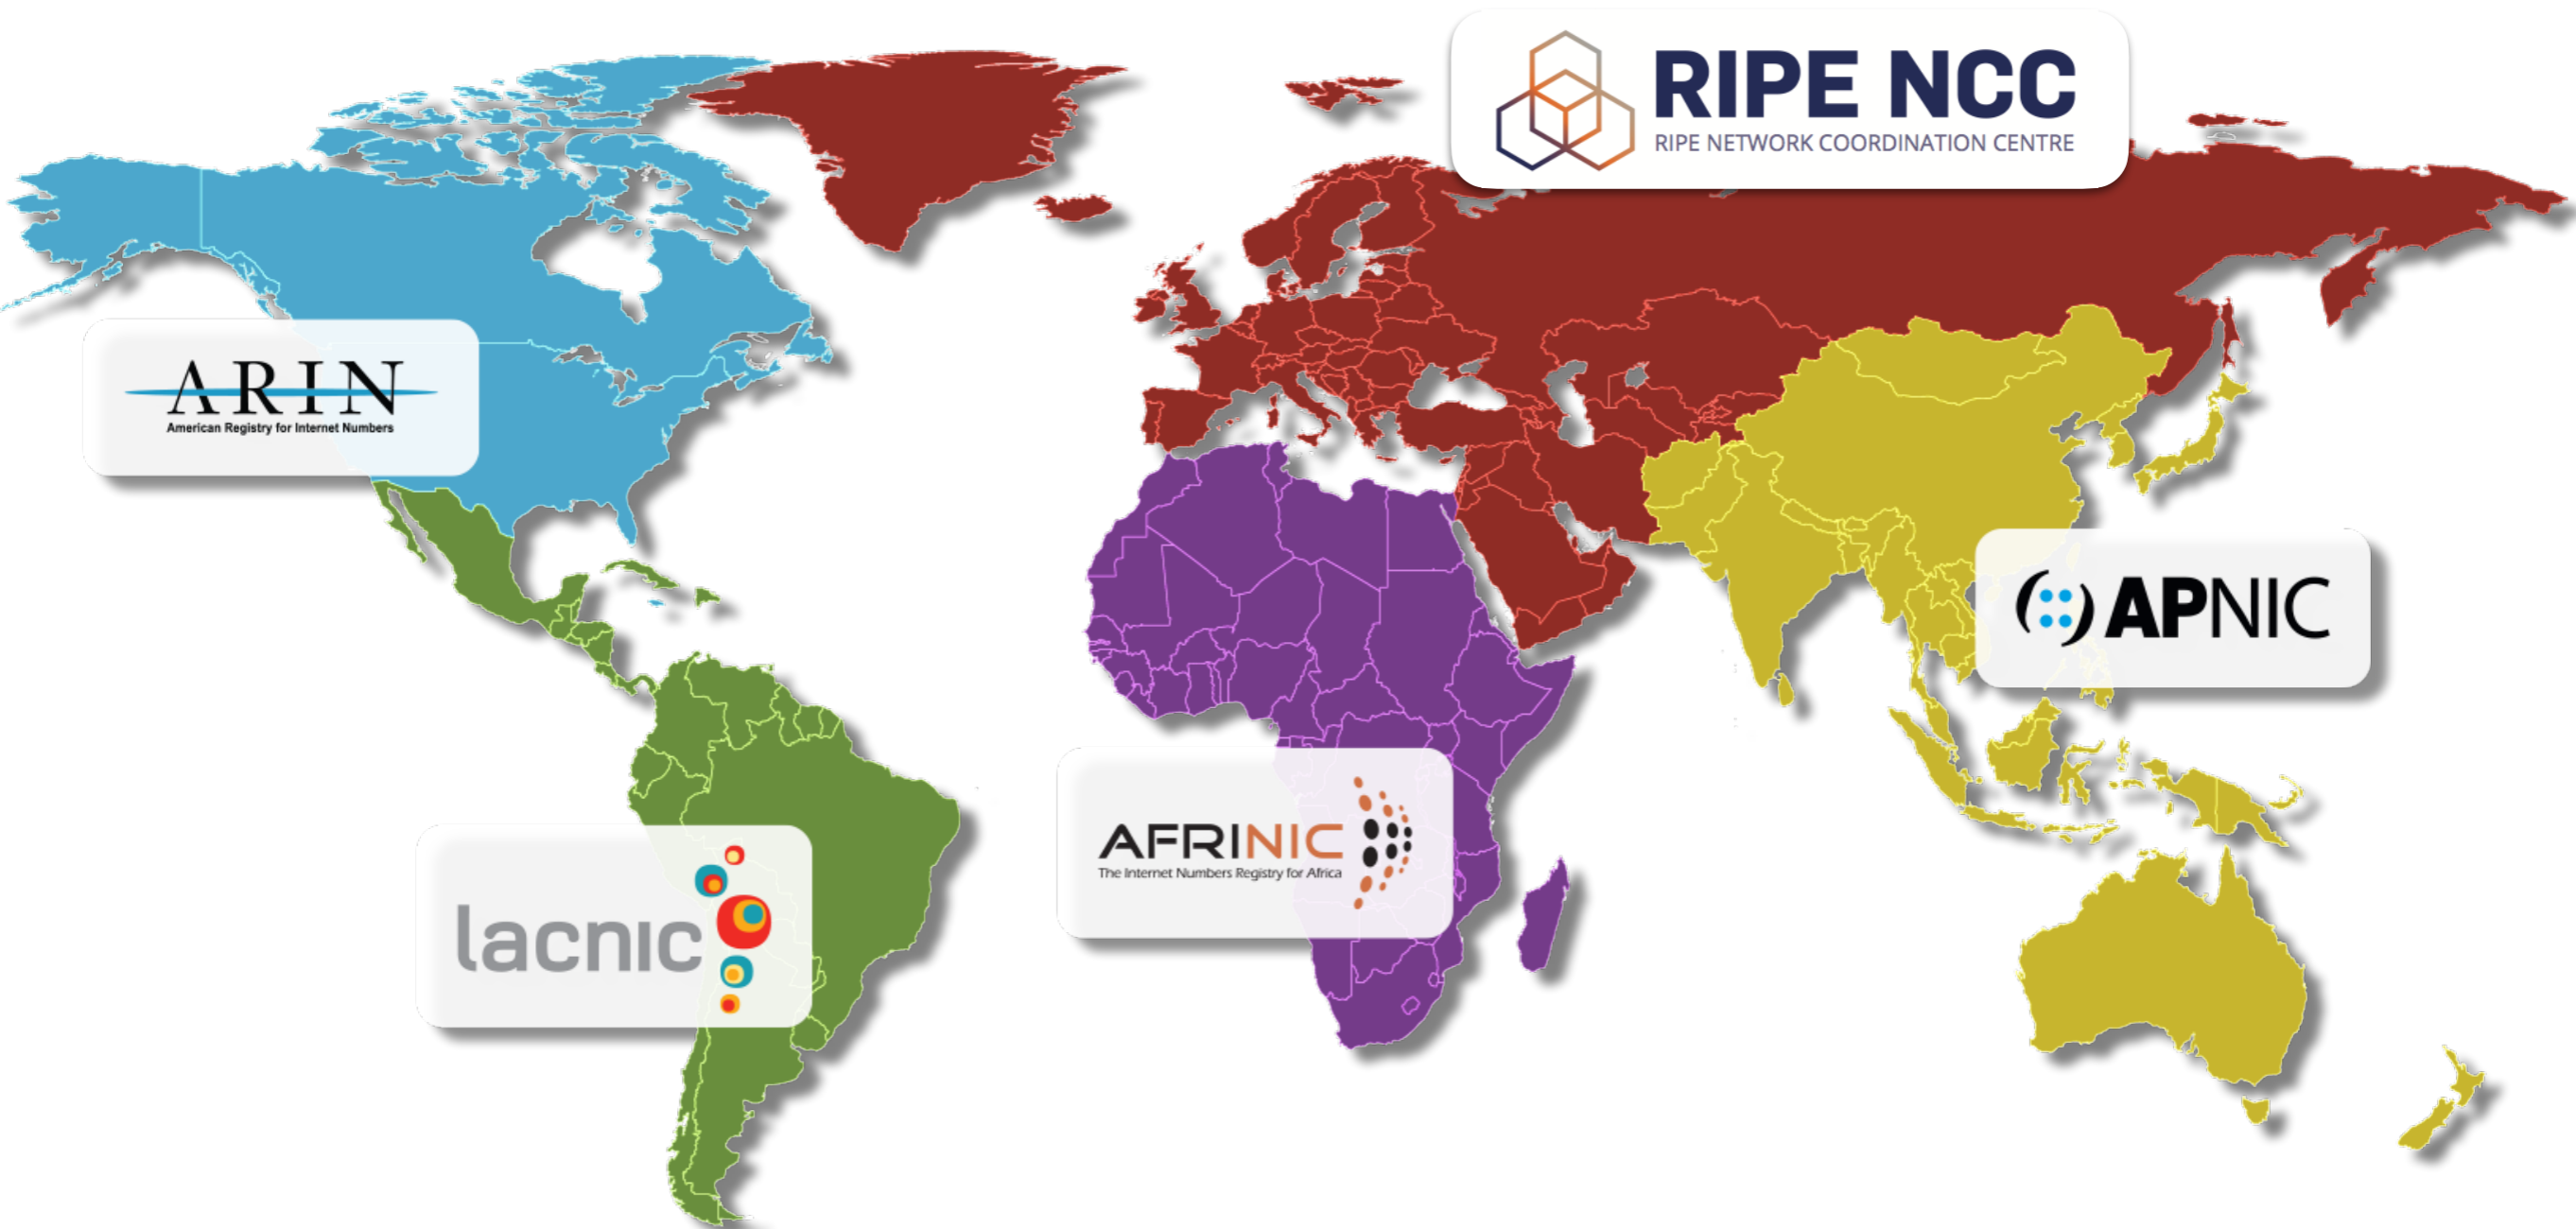

**RIPE NCC**  
RIPE NETWORK COORDINATION CENTRE

# An Overview of the RCC Region

Serge Radovcic  
Chief Communications Officer

# Regional Internet Registry (RIR)

Regional Internet Registries (RIRs) manage, distribute, and register Internet number resources within their respective regions.

# RIPE NCC Service Region

- 76 countries across diverse region