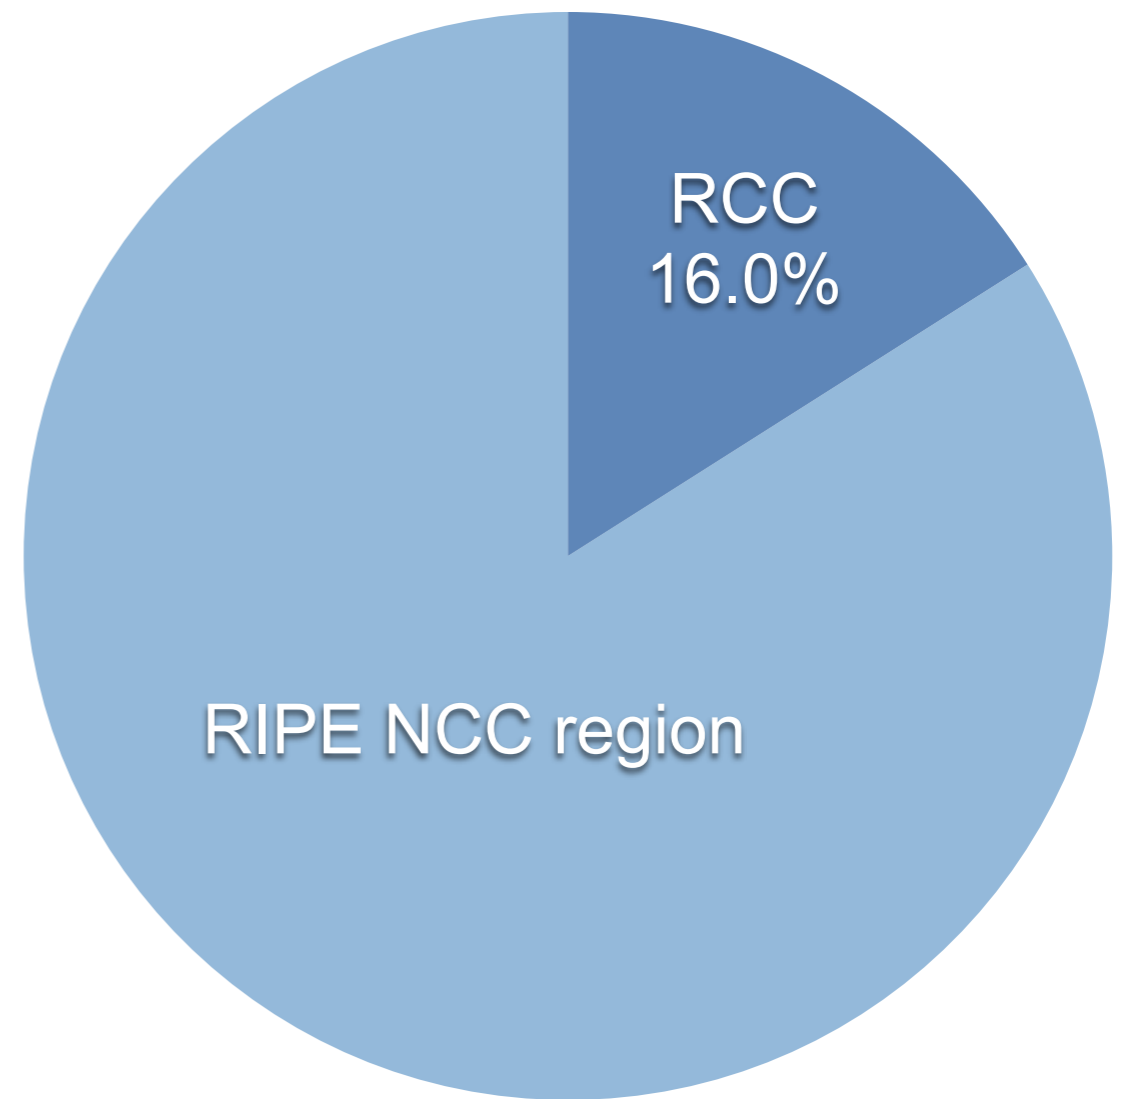

# Members per Capita (x 100,000)

# RCC Representation: Membership

Population

Membership

# RCC Representation: Address Space

IPv4 Space

Networks  
(ASNs)

# Members with Last /22 of IPv4

- RIPE Policy on IPv4 runout allows each member a final /22 (1,024) of IPv4 address space
- Allows new members to transition to IPv6

RCC Region

RIPE NCC Region