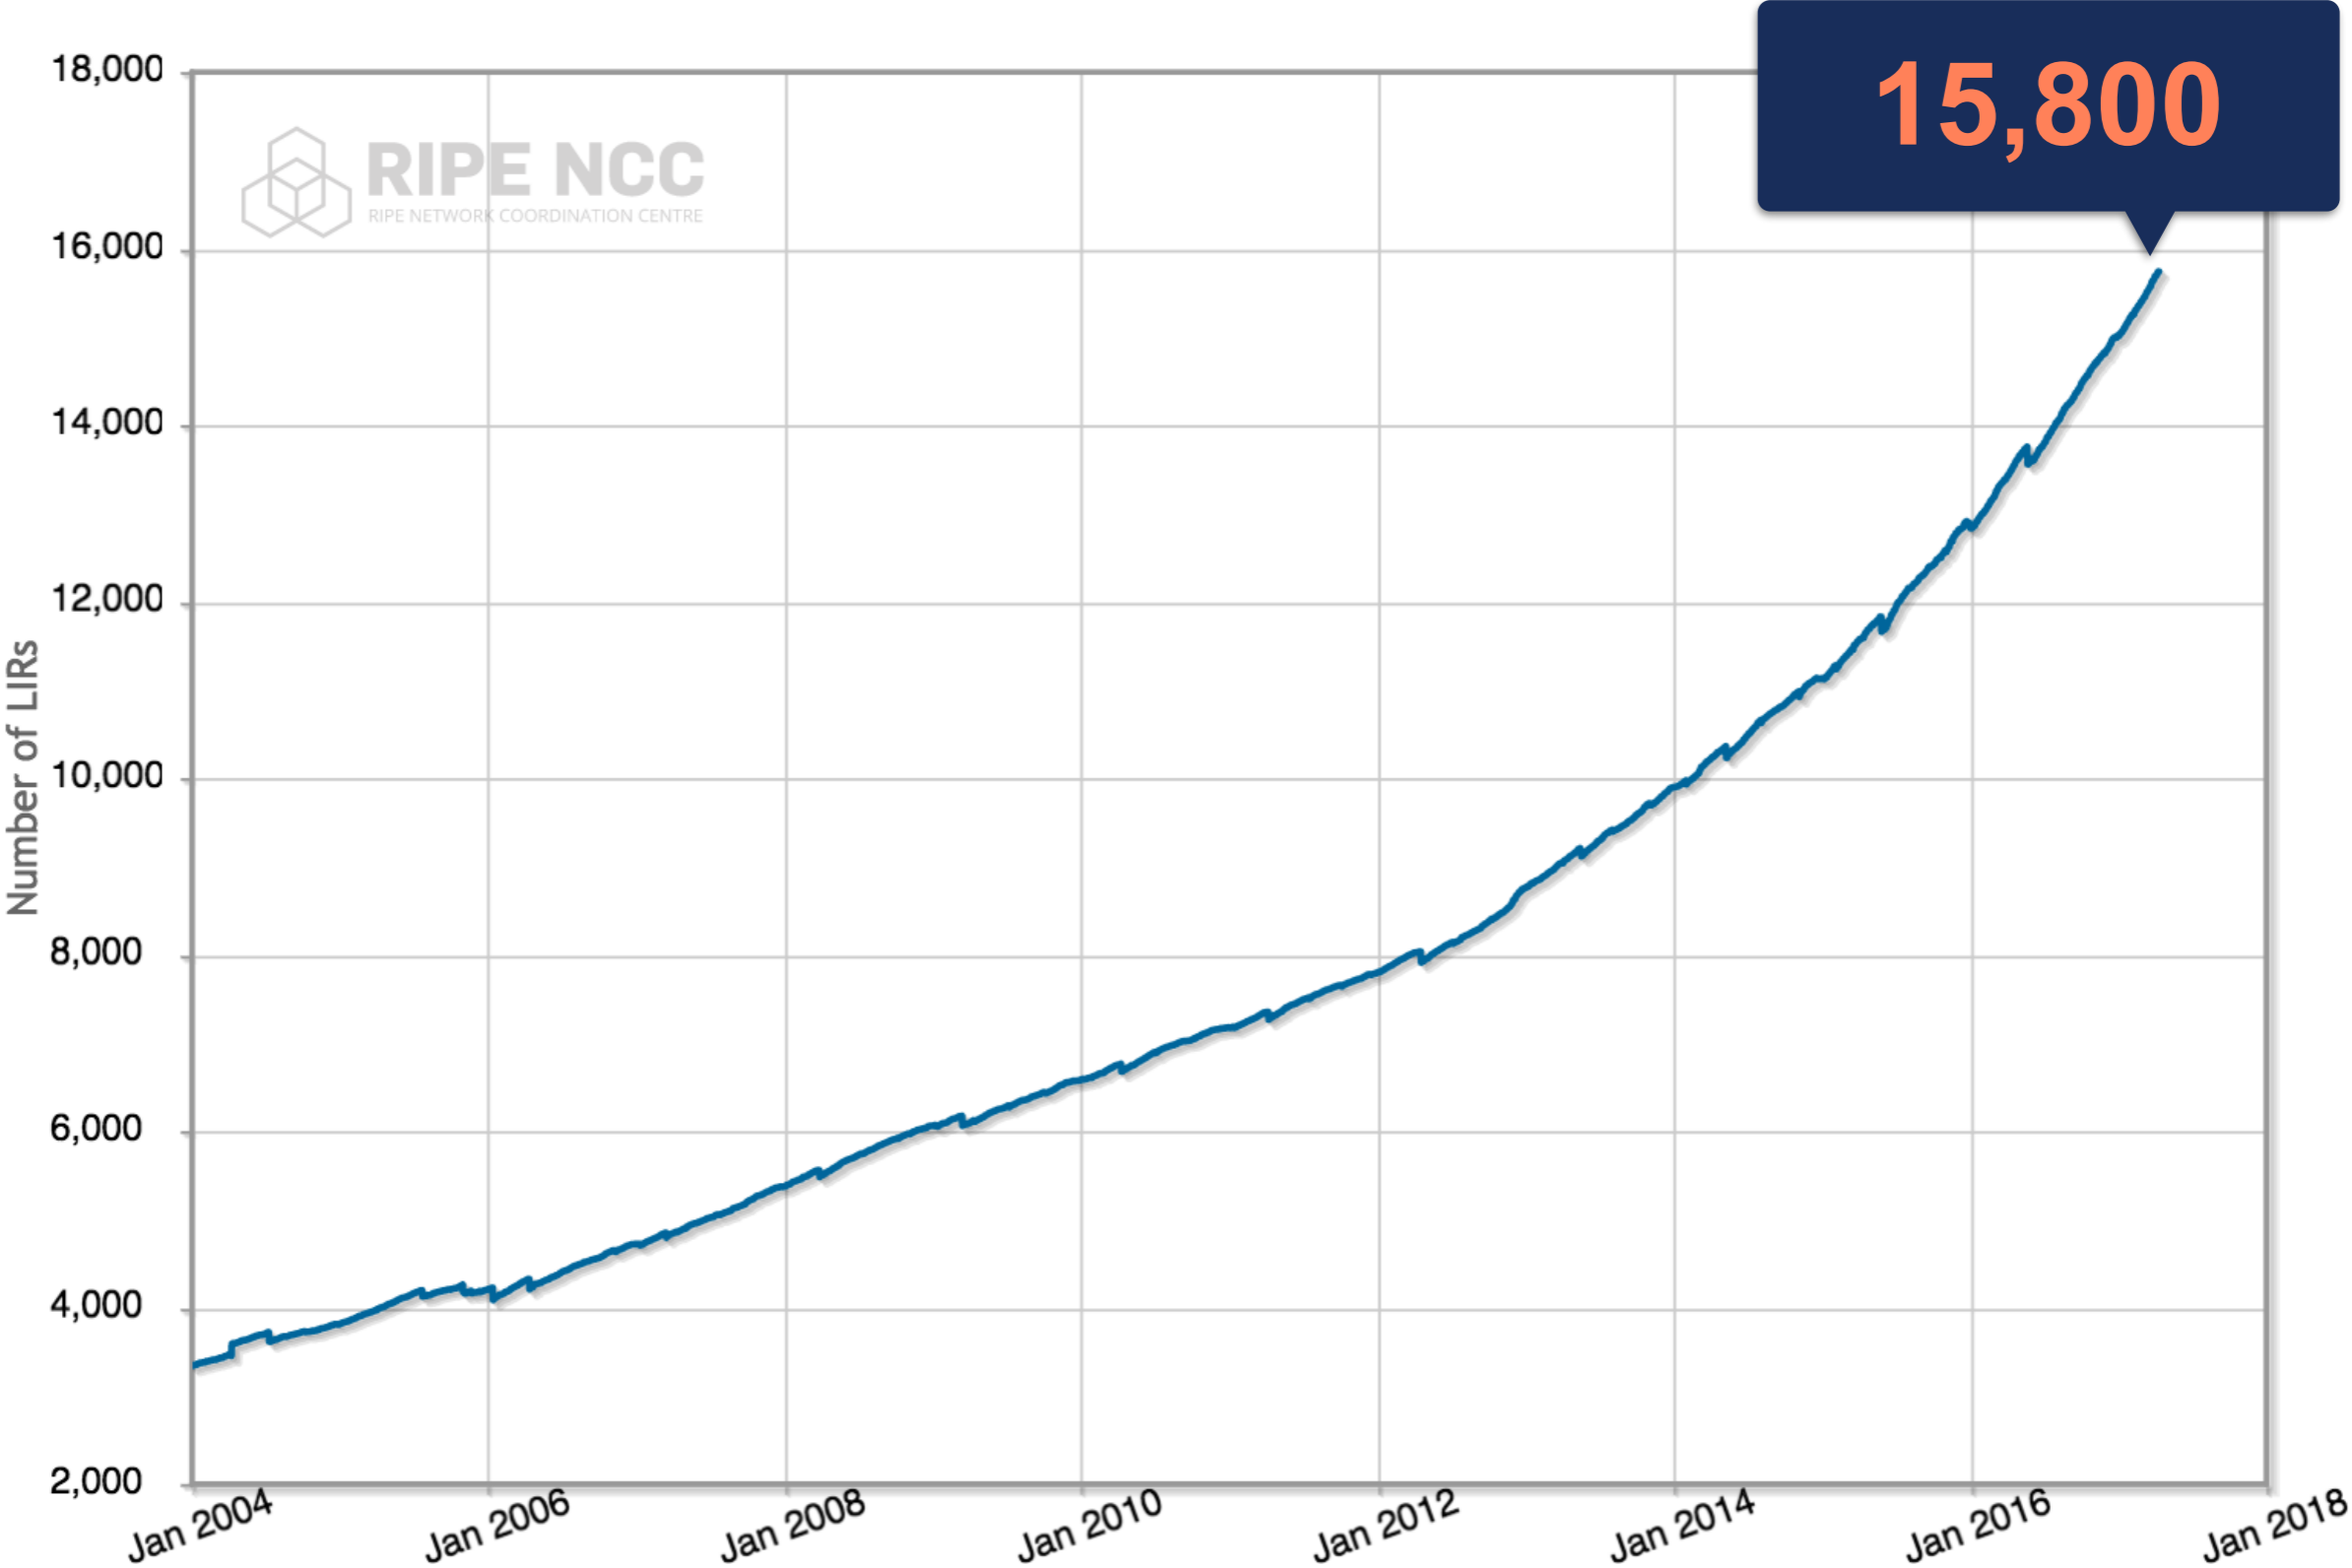

RIPE NCC Membership Today