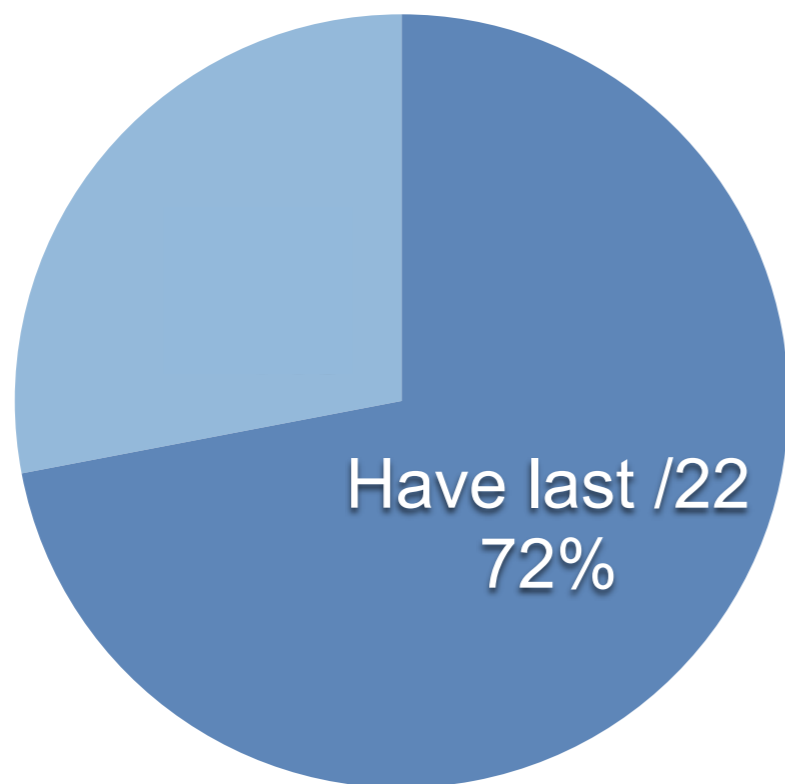

# RCC Representation: Membership

Population

Membership

# Members with Last /22 of IPv4

- RIPE Policy on IPv4 runout allows each member a final /22 (1,024) of IPv4 address space
- Allows new members to transition to IPv6

RCC Region

RIPE NCC Region