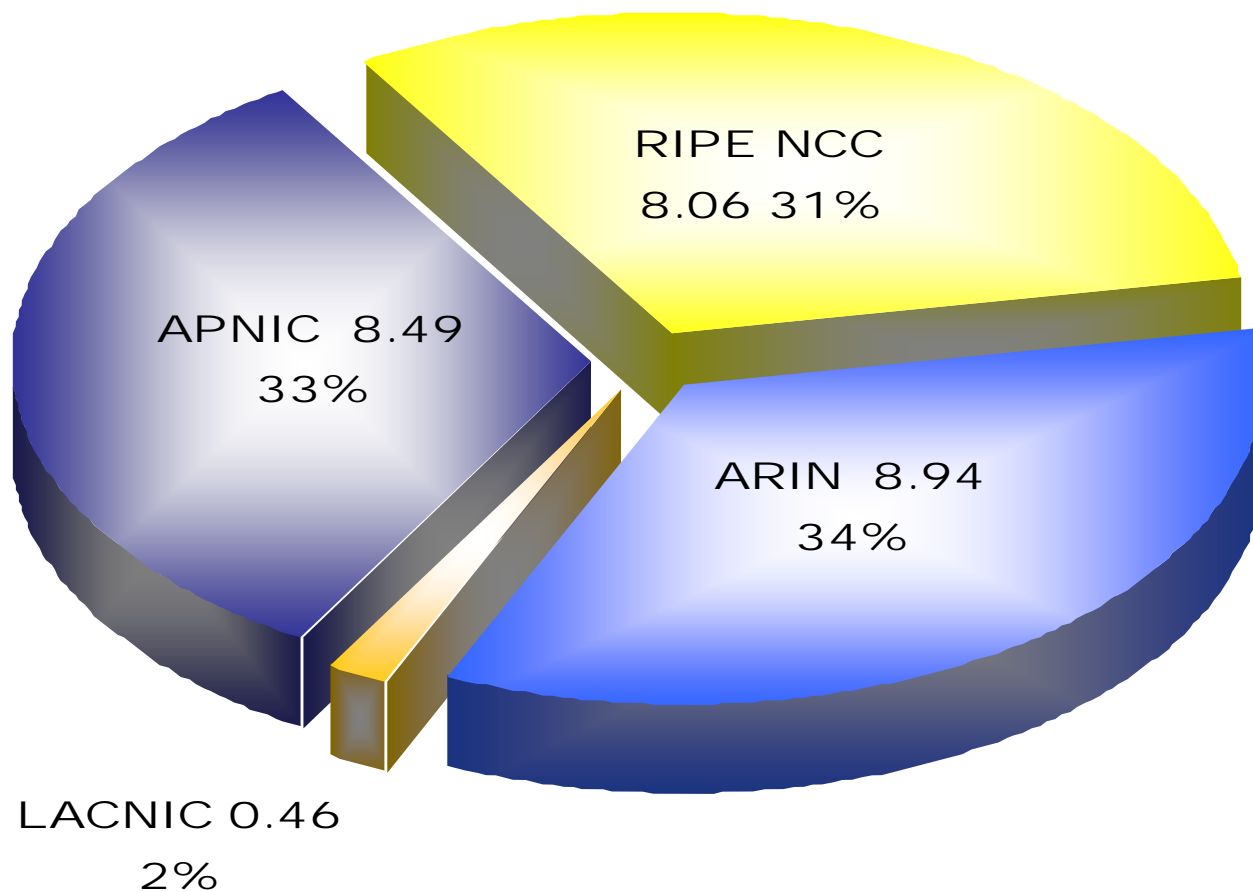

IPv4 Allocations from RIRs to LIRs/ISPs Yearly Comparison

2001-610-240-0 193.0.0.202 62.109.128 195.048.02.03 178.12.02.02 2001-610-240 193.0.0.203
 62.109.128 195.048.02.03 2001-610-240 193.0.0.202 62.109.128 195.048.02.03 178.12.02.02 2001-610-240 193.0.0.203
 2001-610-240-0 193.0.0.202 62.109.128 195.048.02.03 178.12.02.02 2001-610-240 193.0.0.203
 2001-610-240-0 193.0.0.202 62.109.128 195.048.02.03 178.12.02.02 2001-610-240 193.0.0.203
 Number Resource Organization

IPv4 Allocations RIRs to LIRs/ISPs Cumulative Total

Number Resource Organization

ASN Assignments RIRs to LIRs/ISPs Yearly Comparison

Number Resource Organization

ASN Assignments RIRs to LIRs/ISPs Cumulative Total