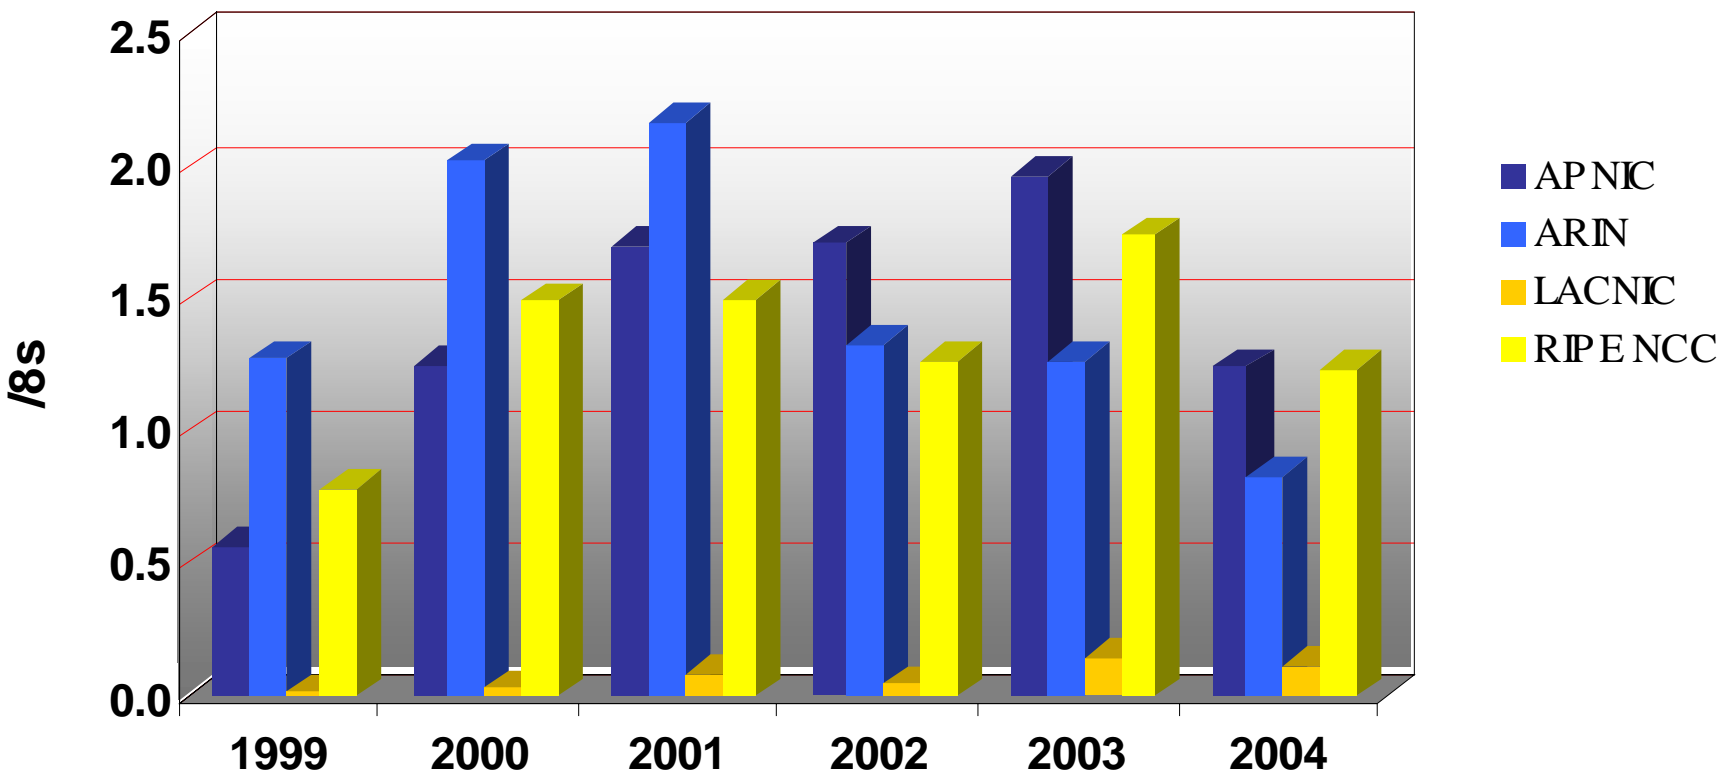

IPv4 Allocations from RIRs to LIRs/ISPs Yearly Comparison

2001-610-240-0 193.0.0.202 62.109.128 195.048.02.03 178.12.02.02 2001-610-240 193.0.0.203
 62.109.128 195.048.02.03 2001-610-240 193.0.0.202 62.109.128 195.048.02.03 178.12.02.02 2001-610-240 193.0.0.203
 2001-610-240-0 193.0.0.202 62.109.128 195.048.02.03 178.12.02.02 2001-610-240 193.0.0.203
 2001-610-240-0 193.0.0.202 62.109.128 195.048.02.03 178.12.02.02 2001-610-240 193.0.0.203
 Number Resource Organization

IPv4 Allocations RIRs to LIRs/ISPs Cumulative Total

Number Resource Organization

ASN Assignments RIRs to LIRs/ISPs Yearly Comparison

Number Resource Organization

ASN Assignments RIRs to LIRs/ISPs Cumulative Total