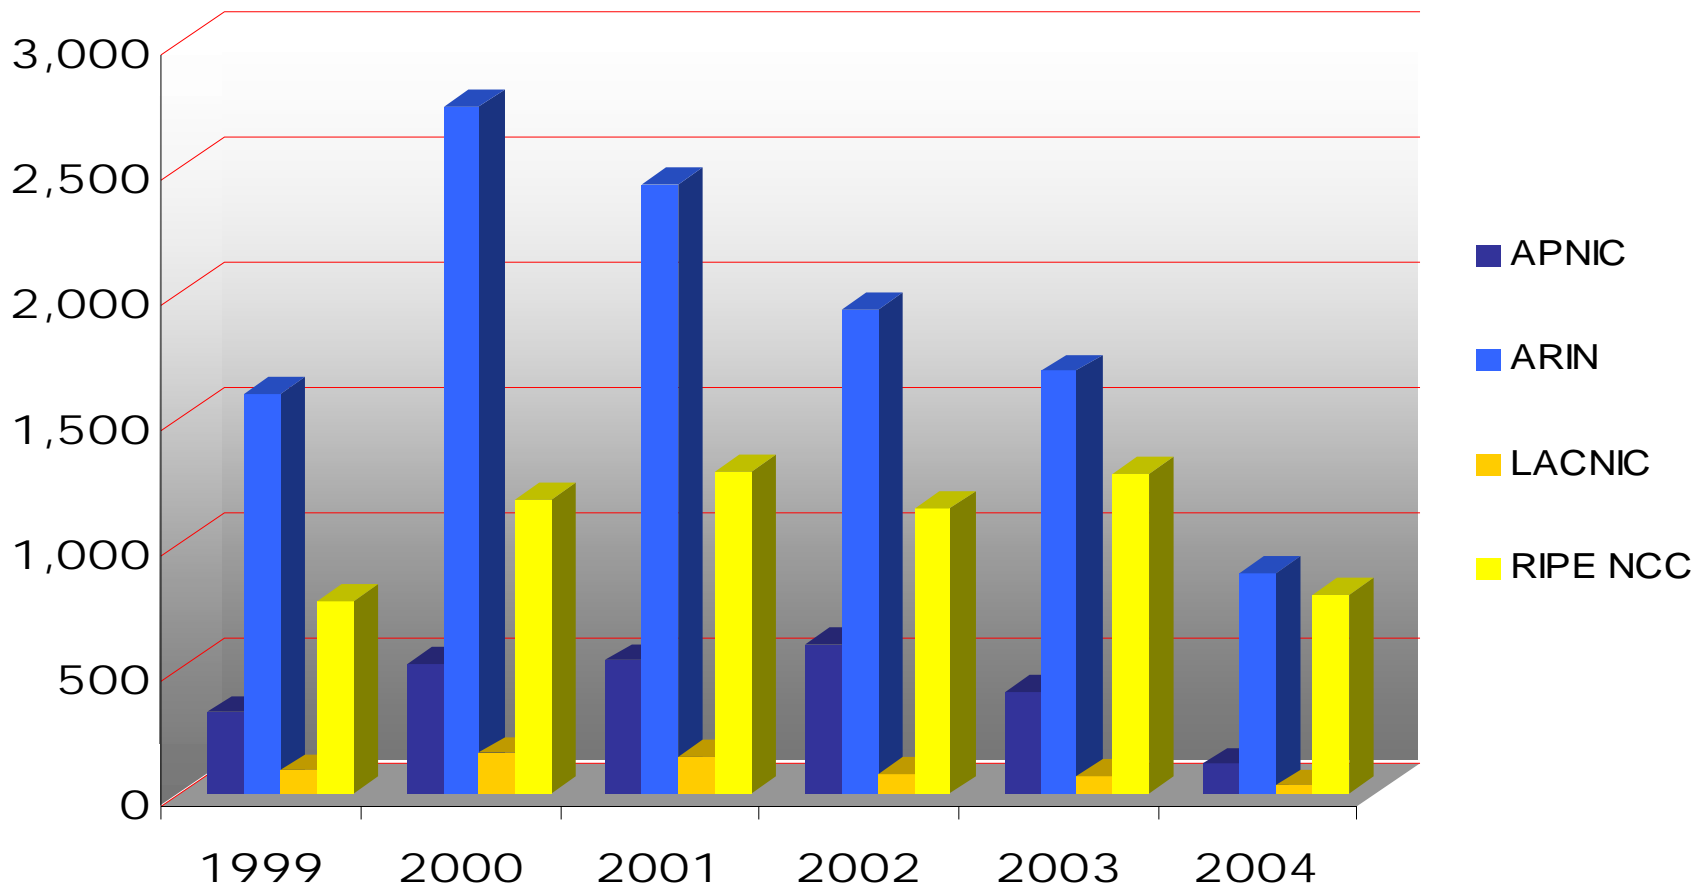

IPv4 Allocations from RIRs to LIRs/ISPs Yearly Comparison

2001-610-240-0 193.0.0.202 62.109.128 195.048.02.03 178.12.02.02 2001-610-240 193.0.0.203
 62.109.128 195.048.02.03 2001-610-240 193.0.0.202 62.109.128 195.048.02.03 178.12.02.02 2001-610-240 193.0.0.203
 2001-610-240-0 193.0.0.202 62.109.128 195.048.02.03 178.12.02.02 2001-610-240 193.0.0.203
 2001-610-240-0 193.0.0.202 62.109.128 195.048.02.03 178.12.02.02 2001-610-240 193.0.0.203
 Number Resource Organization

IPv4 Allocations RIRs to LIRs/ISPs Cumulative Total

Number Resource Organization

ASN Assignments RIRs to LIRs/ISPs Yearly Comparison

Number Resource Organization

ASN Assignments RIRs to LIRs/ISPs Cumulative Total